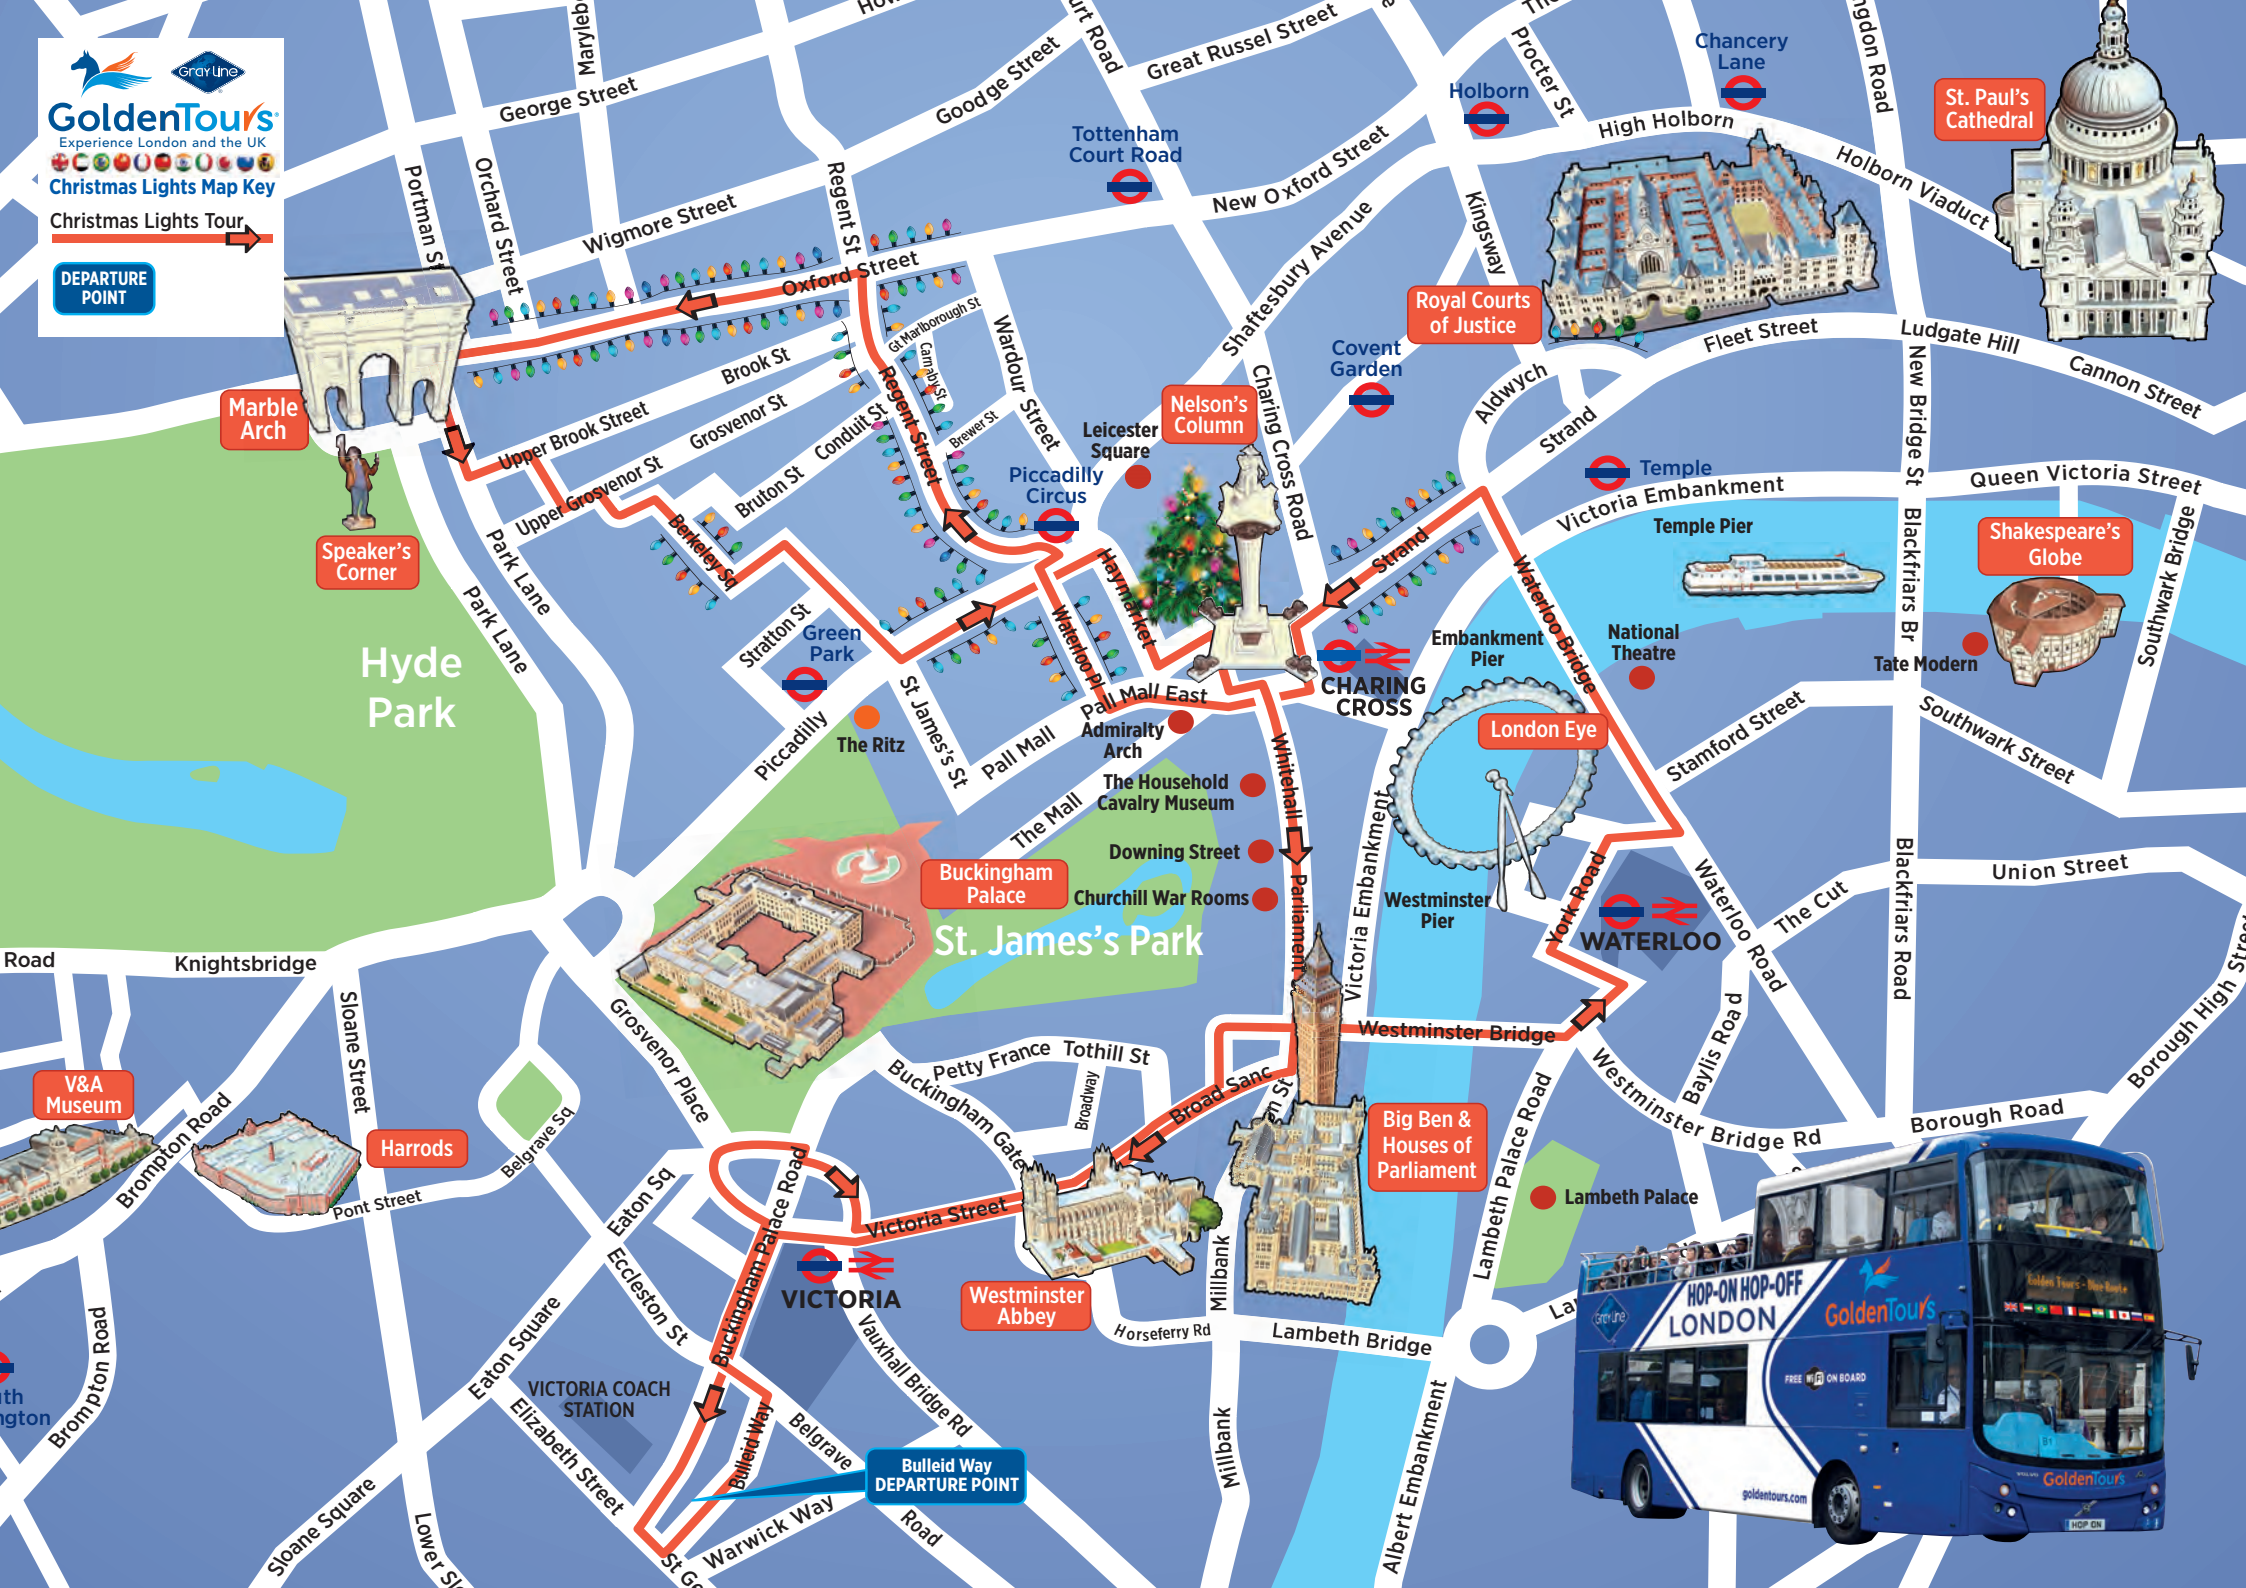

**GoldenTours**  
Experience London and the UK

**Christmas Lights Map Key**  
Christmas Lights Tour

**DEPARTURE POINT**

V&A Museum

Harrods

Buckingham Palace

St. James's Park

Westminster Abbey

Big Ben & Houses of Parliament

London Eye

Royal Courts of Justice

Nelson's Column

St. Paul's Cathedral

Shakespeare's Globe