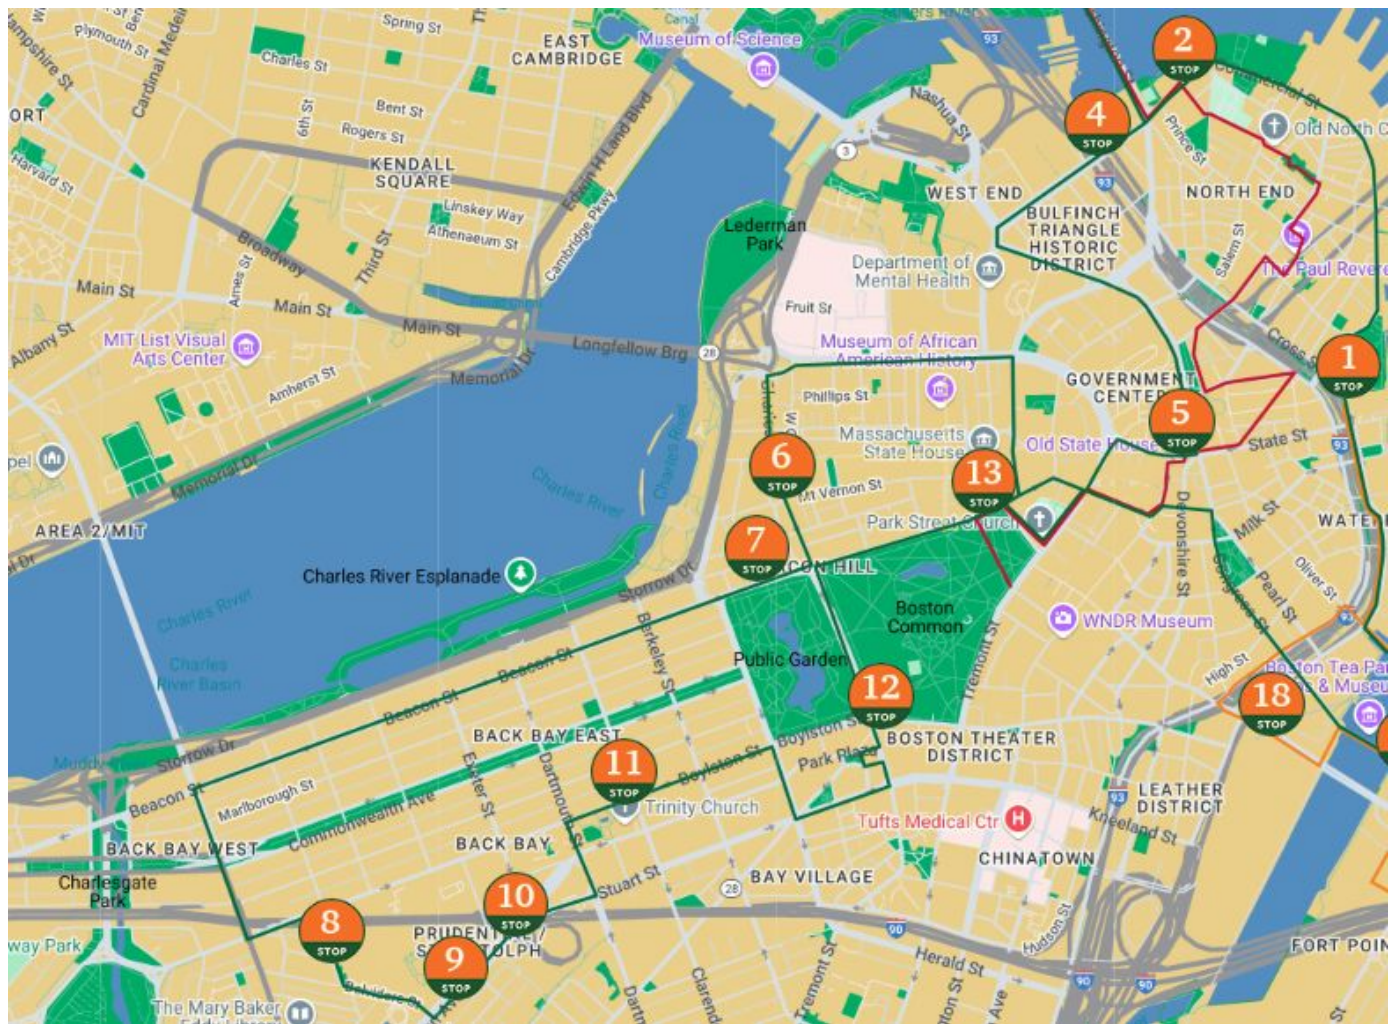

Boston Trolley Tours HOHO Green Route

1. Faneuil Hall
2. Historic North End
3. USS Constitution and Museum
4. North Station / TD Garden
5. Downtown Crossing / Historic District
6. Beacon Hill / Antique Row
7. Cheers Bar
8. Prudential Center/View Boston Observation Deck
9. Christian Science Plaza / Symphony Hall
10. Copley Place Mall
11. Copley Square / Trinity Church
12. Old Town Trolley Welcome Center
13. Beacon Hill / Boston Common

Boston Trolley Tours HOHO Orange Route

14. Boston Tea Party Ships & Museum

15. Boston Convention Center

16. Massport/Black Falcon Cruise Ship Terminal

17. Boston Fish Pier

18. South Station