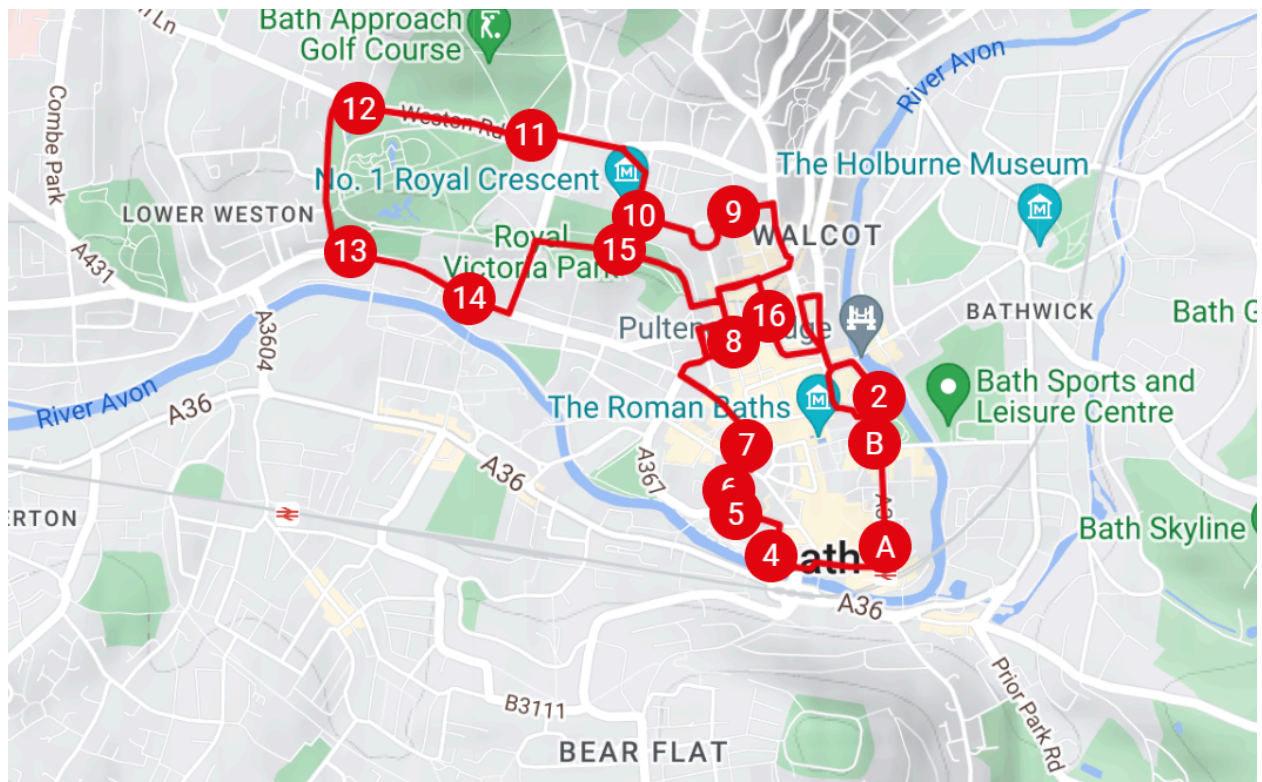

Bath HOHO Route Maps

City Tour (Red Route)

1. Terrace Walk
2. Grand Parade
3. Manvers Street
4. Ambury
5. Corn Street
6. Avon Street
7. Westgate Buildings
8. Queen Square
9. Assembly Rooms
10. Brock Street
11. Marlborough Buildings
12. Weston Road
13. Upper Bristol Road
14. Upper Bristol Road/ Marlborough Lane
15. Royal Avenue
16. Milsom Street

Skyline Tour (Green Route)

1. Manvers Street
2. Terrace Walk
3. Laura Fountain
4. Great Pulteney Street/Holburne Museum
5. Beckford Road
6. Bath Spa Hotel
7. Quarry Road
8. Bathwick Hill
9. Widcombe Hill
10. Rainbow Woods Farm
11. Brassknocker Hill
12. Claverton Down
13. Ralph Allen School
14. North Road/ Shaft Road
15. North Road/ Tying Road
16. Prior Park
17. Middle Hill Lodge
18. Abbey Cemetery
19. Prior Park Road
20. Widcombe