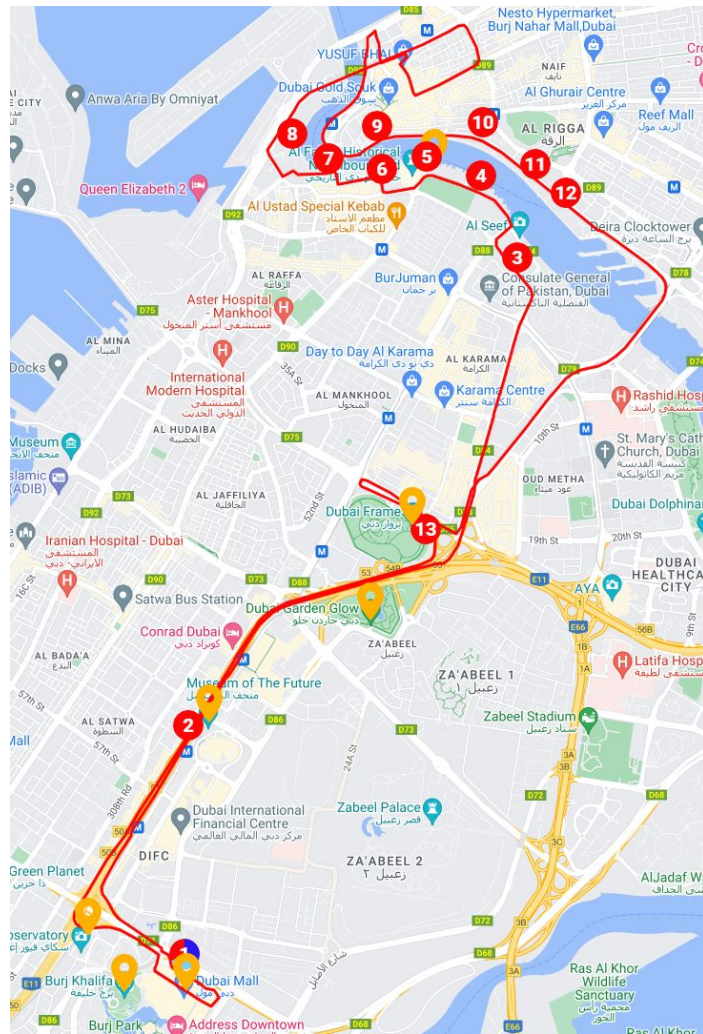

City Sightseeing Dubai HOHO Red Route

1. The Dubai Mall
2. Museum of the Future
3. Al Seef Contemporary Area
4. Al Seef Heritage Area (Dhow cruise)
5. Al Fahidi Historical District
6. Dubai Museum
7. Old Souk
8. Al Shindagha Museum
9. Gold & Spice Souk
10. Riviera Hotel Dubai
11. Dubai Creek
12. Sheraton Dubai Creek Hotel & Towers
13. The Dubai Frame

City Sightseeing Dubai HOHO Blue Route

1. The Dubai Mall
2. Souk Madinat Jumeirah
3. Atlantis The Palm
4. Fairmont The Palm
5. Hilton Dubai Palm Jumeirah
6. Dubai Marina Mall
7. The Beach @ JBR
8. Marina Promenade
9. Grosvenor House Dubai
10. Infinity Tower
11. Mina Seyahi
12. Mall of the Emirates

City Sightseeing Dubai Sunset and Night Route

1. The Dubai Mall
2. Mina Seyahi
3. Atlantis The Palm
4. Fairmont The Palm
5. Madinat Jumeirah
6. Mall of the Emirates