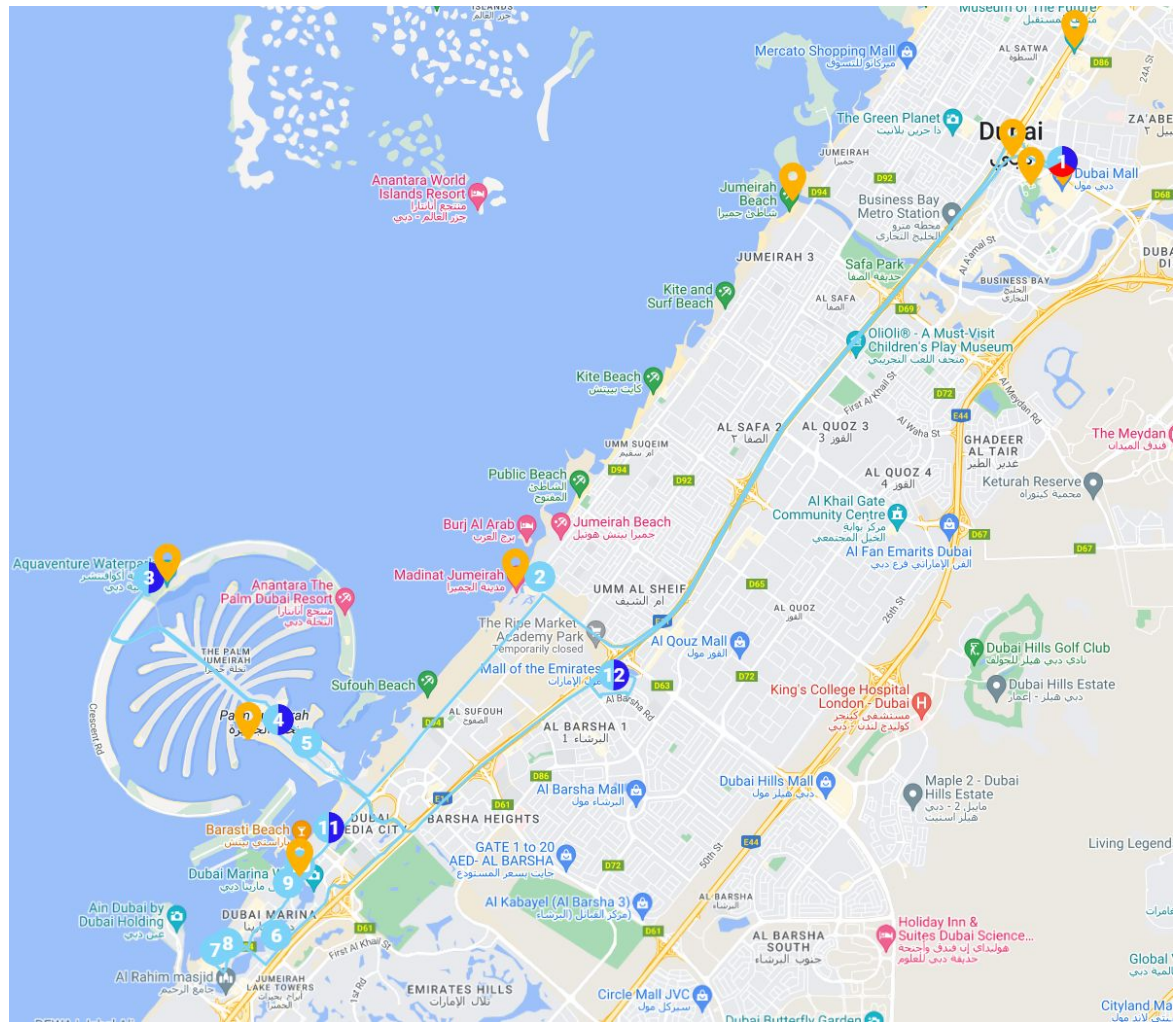

City Sightseeing Dubai HOHO Red Route

1. The Dubai Mall
2. Museum of the Future
3. Al Seef Contemporary Area
4. Al Seef Heritage Area (Dhow cruise)
5. Al Fahidi Historical District
6. Dubai Museum
7. Old Souk
8. Al Shindagha Museum
9. Gold & Spice Souk
10. Riviera Hotel Dubai
11. Dubai Creek
12. Sheraton Dubai Creek Hotel & Towers
13. The Dubai Frame

City Sightseeing Dubai HOHO Blue Route

1. The Dubai Mall
2. Souk Madinat Jumeirah
3. Atlantis The Palm
4. Fairmont The Palm
5. Hilton Dubai Palm Jumeirah
6. Dubai Marina Mall
7. The Beach @ JBR
8. Marina Promenade
9. Grosvenor House Dubai
10. Infinity Tower
11. Mina Seyahi
12. Mall of the Emirates

City Sightseeing Dubai Sunset and Night Route

1. The Dubai Mall
2. Mina Seyahi
3. Atlantis The Palm
4. Fairmont The Palm
5. Madinat Jumeirah
6. Mall of the Emirates