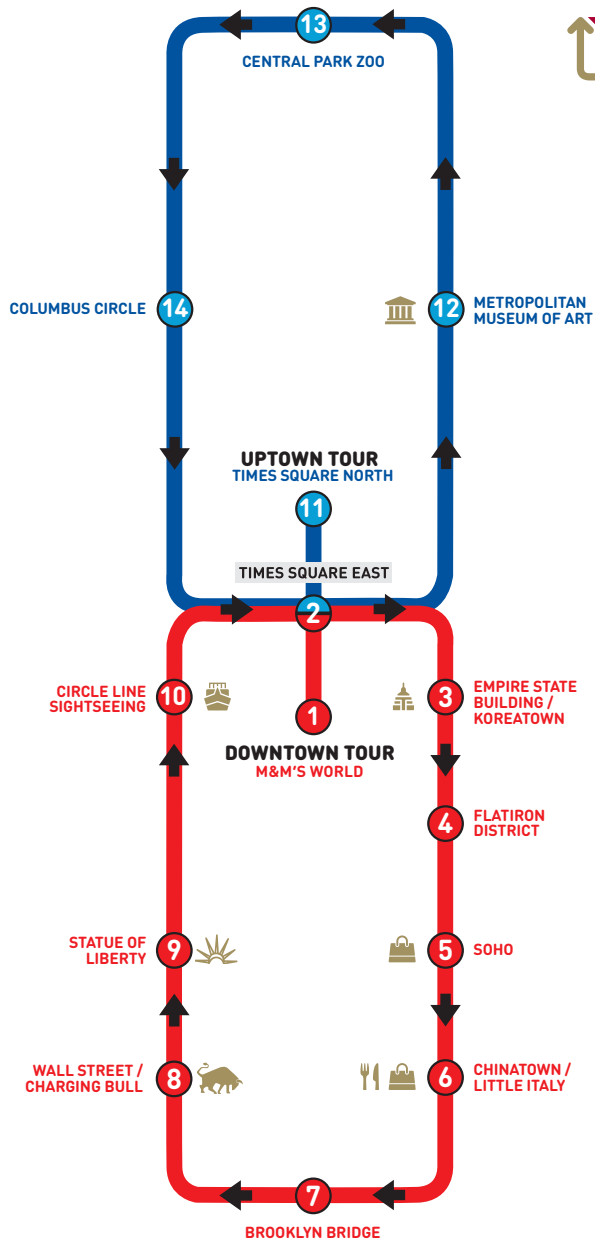

BIG HIGHLIGHTS

THINGS TO DO & SEE AT OUR STOPS!

HOP-ON DISCOVER HOP-OFF EXPLORE

UPTOWN TOUR

STOP		HIGHLIGHTS
11	TIMES SQUARE NORTH 7TH AVE & W 50TH ST, IN FRONT OF THE MAJESTIC DELI	Rockefeller Center, MoMa
2	TIMES SQUARE EAST W 42ND ST & BROADWAY, IN FRONT OF THE KNICKERBOCKER HOTEL	Madame Tussauds, Bryant Park
12	METROPOLITAN MUSEUM OF ART 5TH AVE & E 83RD ST, OUTSIDE THE MUSEUM NEAR 83RD ST	The MET, Central Park
13	CENTRAL PARK ZOO 5TH AVE & E 66TH ST	Central Park Zoo, Shopping on 5th Avenue
14	COLUMBUS CIRCLE CENTRAL PARK & COLUMBUS CIRCLE, SOUTHWEST NEXT TO MAIN MONUMENT	The Shops at Columbus Circle

DOWNTOWN TOUR

STOP		HIGHLIGHTS
1	M&M'S WORLD 7TH AVE & W 48TH ST, OUTSIDE THE M&M'S WORLD STORE	Times Square, Broadway District
2	TIMES SQUARE EAST W 42ND ST & BROADWAY, IN FRONT OF THE KNICKERBOCKER HOTEL	Madame Tussauds, Bryant Park
3	EMPIRE STATE BUILDING / KOREATOWN 5TH AVE & W 32ND ST, IN FRONT OF THE CVS PHARMACY	Empire State Building, Macy's, Herald Square
4	FLATIRON DISTRICT 5TH AVE & W 23RD ST, IN FRONT OF EISENBERG'S SANDWICH SHOP	Harry Potter New York, Eataly
5	SOHO BROADWAY & SPRING ST, IN FRONT OF THE NIKE STORE	Shopping at SoHo, Museum of Ice Cream
6	CHINATOWN / LITTLE ITALY LAFAYETTE ST & WALKER ST, IN FRONT OF 100 LAFAYETTE ST (LAFAYETTE TOWERS)	Shopping at Chinatown, Dining at Little Italy
7	BROOKLYN BRIDGE PARK ROW & BEEKMAN ST, ACROSS FROM 33 PARK ROW	Brooklyn Bridge, 9/11 Memorial & Museum, One World Observatory
8	WALL STREET / CHARGING BULL BROADWAY & WALL ST, SOUTHWEST CORNER NEAR RECTOR ST	New York Stock Exchange, Trinity Church
9	STATUE OF LIBERTY / BATTERY PARK STATE ST & PEARL ST, IN FRONT OF THE SUBWAY TRAIN ENTRANCE	Statue of Liberty, Castle Clinton, Staten Island Ferry
10	CIRCLE LINE SIGHTSEEING 42ND ST & 12TH AVE, IN FRONT OF THE LUCKY STRIKE BOWLING ALLEY	Circle Line Cruise, Intrepid Sea, Air & Space Museum