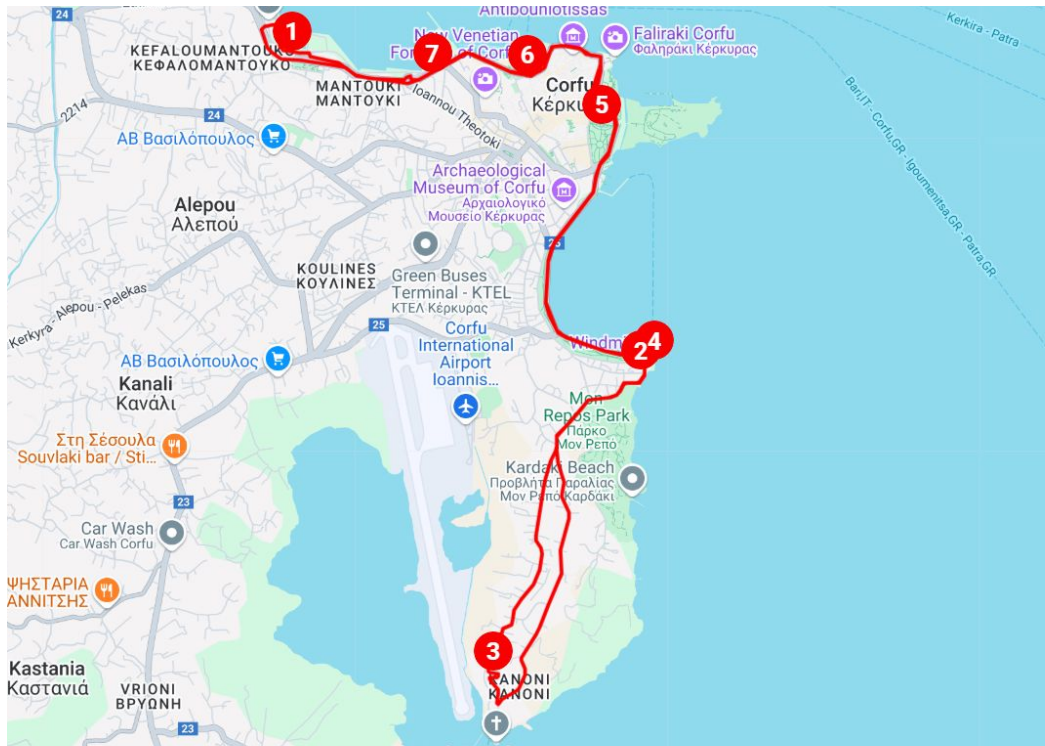

# City Sightseeing: Corfu Hop-on Hop-off Bus Tour - Kanoni Line

1. New Port
2. Mon Repo Palace
3. Kanoni
4. Anemomylos (Garitsa)
5. Spianada Square
6. Spilia Square
7. Old Port

# City Sightseeing: Corfu Hop-on Hop-off Bus Tour - Achilleion Line

1. New Port
2. Spilia Square
3. Gastouri Square
4. Achilleion Palace
5. Perama
6. Spianada Square
7. Old Port