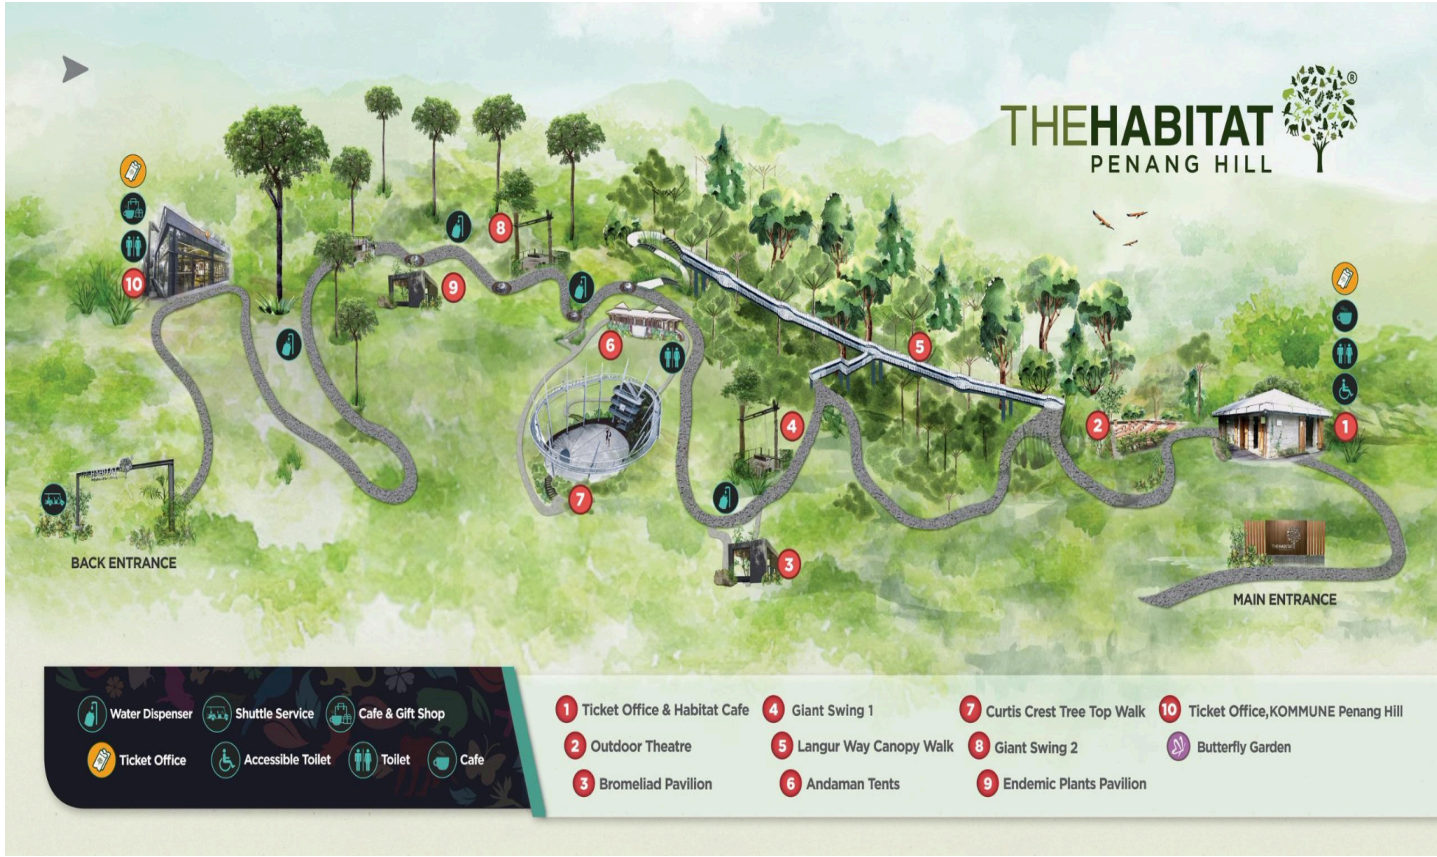

THE HABITAT PENANG HILL

- Water Dispenser
- Shuttle Service
- Cafe & Gift Shop
- Ticket Office
- Accessible Toilet
- Toilet
- Cafe

- 1** Ticket Office & Habitat Cafe
- 2** Outdoor Theatre
- 3** Bromeliad Pavilion
- 4** Giant Swing 1
- 5** Langur Way Canopy Walk
- 6** Andaman Tents
- 7** Curtis Crest Tree Top Walk
- 8** Giant Swing 2
- 9** Endemic Plants Pavilion
- 10** Ticket Office, KOMMUNE Penang Hill
- Butterfly Garden