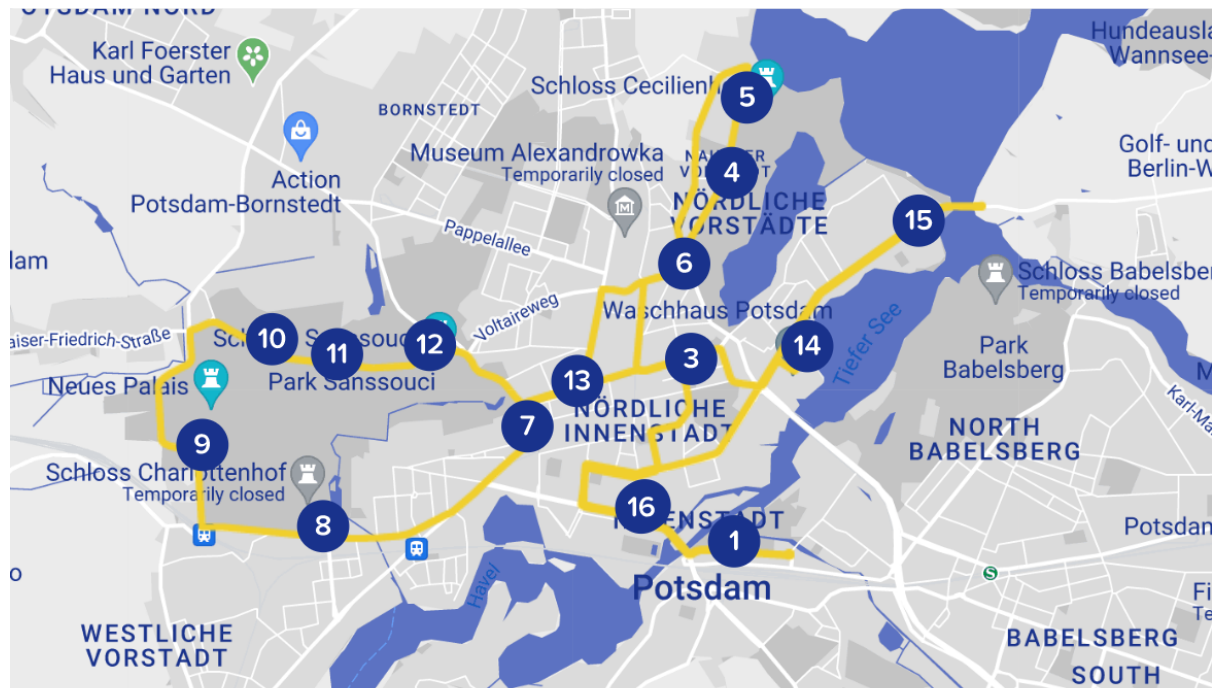

Bus Route

Stops

1. Potsdam Main Station
2. Film Museum
3. Dutch Quarter
4. New Garden
5. Cecilienhof Palace
6. Colony Alexandrovka
7. Brandenburg Gate
8. Charlottenhof Palace
9. New Palace
10. Dragon House
11. Orangery Palace
12. Sanssouci Palace
13. Hunter's Gate
14. Schiffbauergasse Hans Otto Theatre
15. Glienicke Bridge
16. Mercure Hotel Boat Station