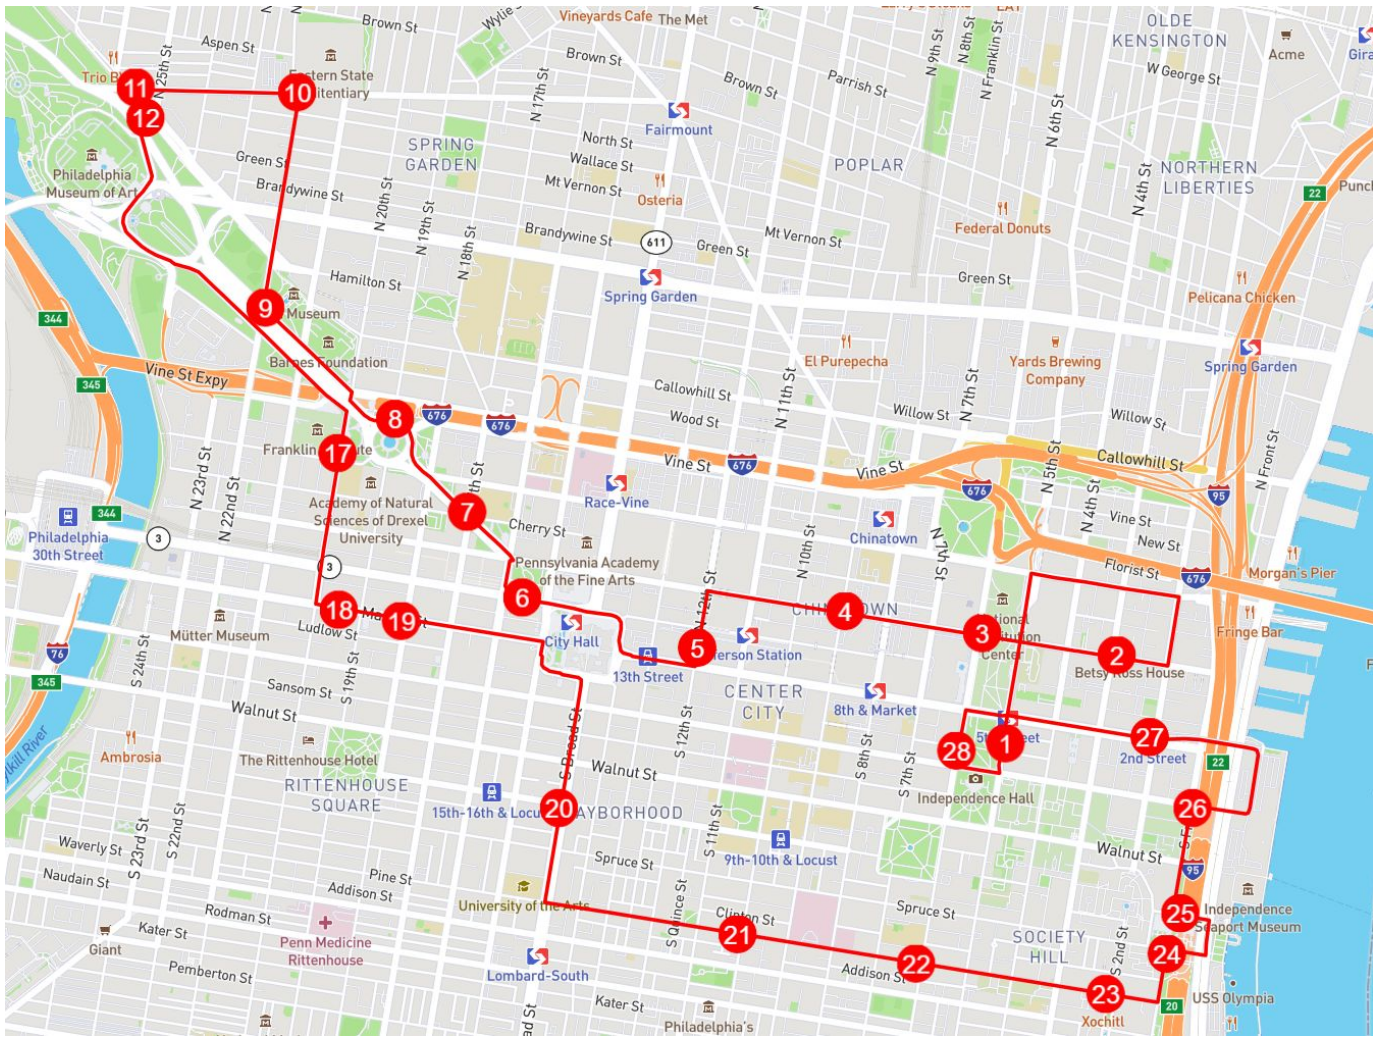

# Red Route

1. The Bourse Building
2. Betsy Ross House
3. National Constitution Center
4. Chinatown
5. Reading Terminal Market
6. Love Park
7. Cathedral Basilica
8. Logan Circle
9. Rodin Museum
10. Eastern State Penitentiary
11. The Perelman Building
12. Rocky Steps & Statue (transfer to blue route)
17. Franklin Institute
18. Mutter Museum
19. One Liberty Observation Deck
20. Avenue of the Arts
21. Society Hill Neighbourhoods
22. Mother Bethel A.M.E. Church
23. Headhouse Square
24. Vietnam & Korean War Memorials
25. Penn's Landing
26. Museum of American Revolution
27. Christ Church
28. Liberty Bell

## Blue Route

13. Philadelphia Museum of Art (West Entrance)
14. Civil War Memorial
15. Please Touch Museum
16. Philadelphia Zoo