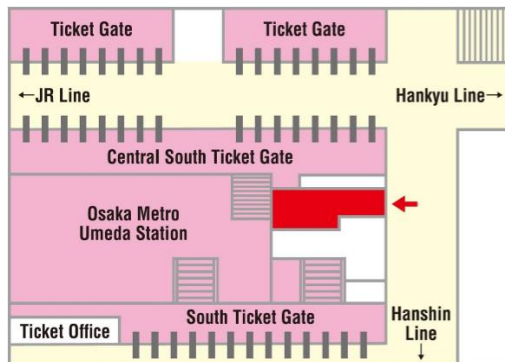

Location 10

**Osaka Metro Umeda Station
Commuter pass sales counter**

Hour of Operation:
7:00 - 20:00 (Mon. - Fri.)
9:00 - 20:00 (Sat.)
9:00 - 18:00 (Sun. & Holidays)

✂OUT OF SERVICE period :
2024/3/17~2024/4/15