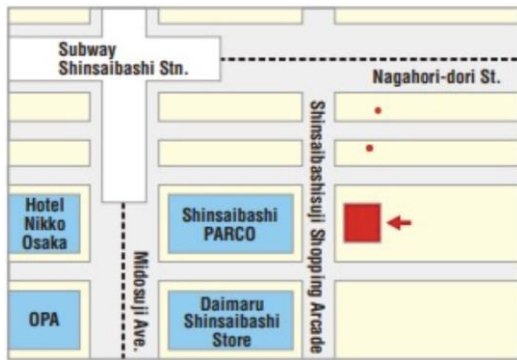

OSAKA 1day pass / OSAKA 2day pass Exchange Location & Hours of Operation

Location 1

Hana Tour Kansai Airport counter

(Kansai international Airport Terminal 1, 1st floor)
(Near Exit F, 1st floor, Terminal 1, Kansai Airport.
There is a Lawson nearby.)

Kansai International Airport Terminal1 1

Hour of Operation:
9:00 ~ 19: 00

Location 4

EDION NAMBA MAIN STORE 8th floor

Hour of Operation:
10:00 ~ 21:00

- About 2 minutes from Exit 1 of Osaka Metro Namba Station.
- About 4 minutes from Nankai Namba Station's central ticket gate.

Location 5

Sugi Pharmacy Shinsaibashi Store
3th floor

Hour of Operation:
10:00 a.m. ~ 11:00 p.m

Location 6

Sugi Pharmacy LINKS UMEDA store
1st basement

Hour of Operation:
9:30 a.m. ~ 22:00 p.m

Location 7

Osaka Metro Information Counter
Shin-Osaka Station