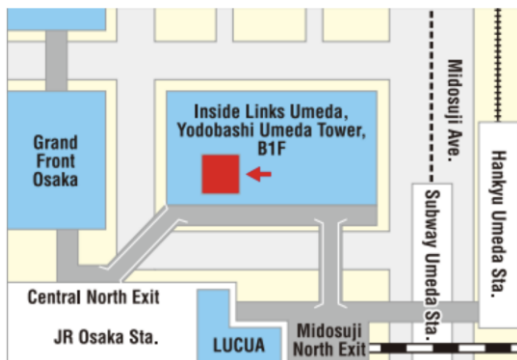

OSAKA 1day pass / OSAKA 2day pass Exchange Location & Hours of Operation

Location 1

Hana Tour Kansai Airport counter

(Kansai international Airport Terminal 1, 1st floor)
(Near Exit F, 1st floor, Terminal 1, Kansai Airport.
There is a Lawson nearby.)

Kansai International Airport Terminal1 1

Hour of Operation:
9:00 ~ 19: 00

Location 4

EDION NAMBA MAIN STORE 8th floor

Hour of Operation:
10:00 ~ 21:00

- About 2 minutes from Exit 1 of Osaka Metro Namba Station.
- About 4 minutes from Nankai Namba Station's central ticket gate.

Location 5

Sugi Pharmacy Shinsaibashi Store
3th floor

Hour of Operation:
10:00 a.m. ~ 11:00 p.m

Location 6

Sugi Pharmacy LINKS UMEDA store
1st basement

Hour of Operation:
9:30 a.m. ~ 22:00 p.m

Location 7

Osaka Metro Information Counter
Shin-Osaka Station