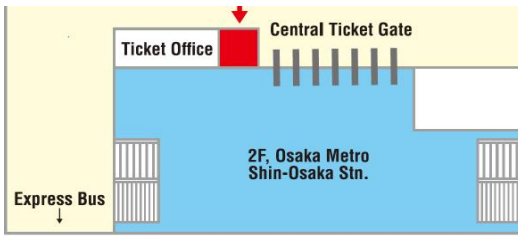

Location 5

Sugi Pharmacy Shinsaibashi Store
3th floor

Hour of Operation:
10:00 a.m. ~ 11:00 p.m

Location 6

Sugi Pharmacy LINKS UMEDA store
1st basement

Hour of Operation:
9:30 a.m. ~ 22:00 p.m

Location 7

Osaka Metro Information Counter
Shin-Osaka Station