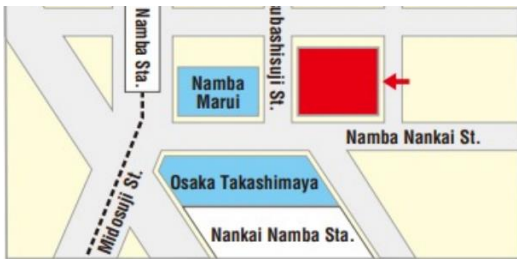

OSAKA 1day pass / OSAKA 2day pass Exchange Location & Hours of Operation

Location 1

Hana Tour Kansai Airport counter

(Kansai international Airport Terminal 1, 1st floor)
(Near Exit F, 1st floor, Terminal 1, Kansai Airport.
There is a Lawson nearby.)

Hour of Operation:
9:00 ~ 18:00

Location 2

LIMON WELCOME DESK

Kansai International Airport Terminal1
1F

Hour of Operation:
9:00 ~ 19:00

Location 3

Kansai Tourist Information Center Kansai International Airport

Kansai International Airport Terminal1 1

Hour of Operation:
9:00 ~ 19: 00

Location 4

EDION NAMBA MAIN STORE 8th floor

Hour of Operation:
10:00 ~ 21:00

- About 2 minutes from Exit 1 of Osaka Metro Namba Station.
- About 4 minutes from Nankai Namba Station's central ticket gate.

Location 5

Sugi Pharmacy Shinsaibashi Store
3th floor

Hour of Operation:
10:00 a.m. ~ 11:00 p.m

Location 6

Sugi Pharmacy LINKS UMEDA store
1st basement

Hour of Operation:
9:30 a.m. ~ 22:00 p.m

Location 7

Osaka Metro Information Counter
Shin-Osaka Station