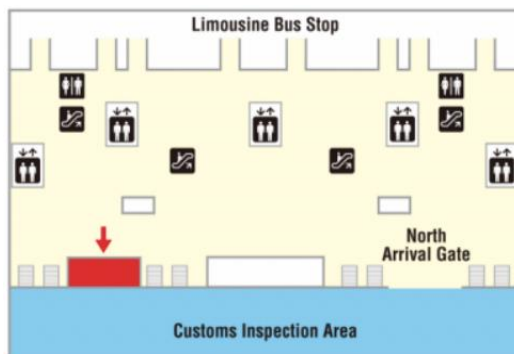

Location 3

Kansai Tourist Information Center Kansai International Airport

Kansai International Airport Terminal1 1

Hour of Operation:
9:00 ~ 19: 00