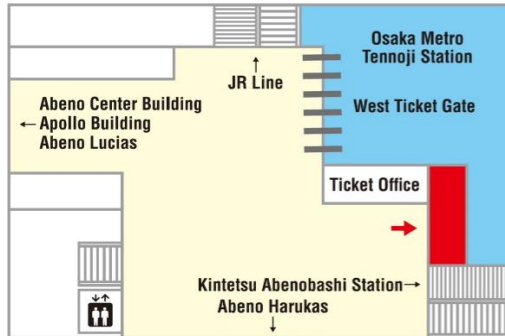

Location 8

**Osaka Metro Tennoji Station
Commuter pass sales counter**

Hour of Operation:
9:00 - 20:00 (Mon. - Sat.)
9:00 - 18:00 p.m. (Sun. & Holidays)
Closed: Jan 1st

✂OUT OF SERVICE period :
2024/3/17~2024/4/15