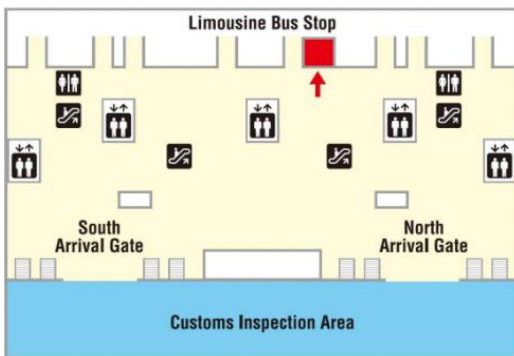

OSAKA 1day pass / OSAKA 2day pass Exchange Location & Hours of Operation

Location 1

Hana Tour Kansai Airport counter

(Kansai international Airport Terminal 1, 1st floor)
(Near Exit F, 1st floor, Terminal 1, Kansai Airport.
There is a Lawson nearby.)

Hour of Operation:
9:00 ~ 18:00

Location 2

LIMON WELCOME DESK

Kansai International Airport Terminal1
1F

Hour of Operation:
9:00 ~ 19:00

Location 3

Kansai Tourist Information Center Kansai International Airport

Kansai International Airport Terminal1 1

Hour of Operation:
9:00 ~ 19: 00

Location 4

EDION NAMBA MAIN STORE 8th floor

Hour of Operation:
10:00 ~ 21:00

- About 2 minutes from Exit 1 of Osaka Metro Namba Station.
- About 4 minutes from Nankai Namba Station's central ticket gate.

Location 5

Sugi Pharmacy Shinsaibashi Store
3th floor

Hour of Operation:
10:00 a.m. ~ 11:00 p.m

Location 6

Sugi Pharmacy LINKS UMEDA store
1st basement

Hour of Operation:
9:30 a.m. ~ 22:00 p.m

Location 7

Osaka Metro Information Counter
Shin-Osaka Station