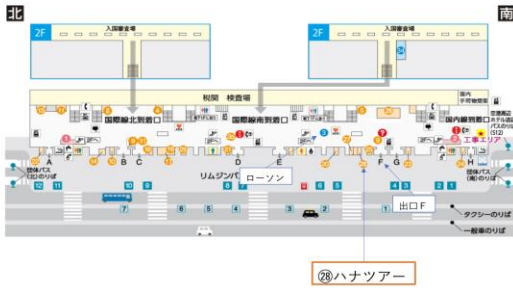

OSAKA 1day pass / OSAKA 2day pass Exchange Location & Hours of Operation

Location 1

Hana Tour Kansai Airport counter

(Kansai international Airport Terminal 1, 1st floor)
(Near Exit F, 1st floor, Terminal 1, Kansai Airport.
There is a Lawson nearby.)

Hour of Operation:
9:00 ~ 18:00

Location 2

LIMON WELCOME DESK

Kansai International Airport Terminal1
1F

Hour of Operation:
9:00 ~ 19:00

Location 3

Kansai Tourist Information Center Kansai International Airport

Kansai International Airport Terminal1 1

Hour of Operation:
9:00 ~ 19: 00

Location 4

EDION NAMBA MAIN STORE 8th floor

Hour of Operation:
10:00 ~ 21:00

- About 2 minutes from Exit 1 of Osaka Metro Namba Station.
- About 4 minutes from Nankai Namba Station's central ticket gate.

Location 5

Sugi Pharmacy Shinsaibashi Store
3th floor

Hour of Operation:
10:00 a.m. ~ 11:00 p.m

Location 6

Sugi Pharmacy LINKS UMEDA store
1st basement

Hour of Operation:
9:30 a.m. ~ 22:00 p.m

Location 7

Osaka Metro Information Counter
Shin-Osaka Station