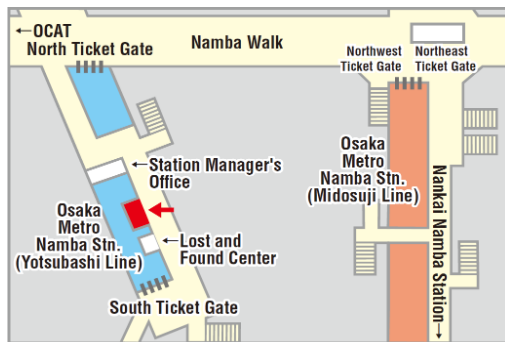

Location 9

**Osaka Metro Namba Station
Commuter pass sales counter**

Hour of Operation:
9:00 - 20:00 (Mon. - Sat.)
9:00 - 18:00 (Sun. & Holidays)
Closed: Jan 1st

✂OUT OF SERVICE period :
2024/3/17~2024/4/15