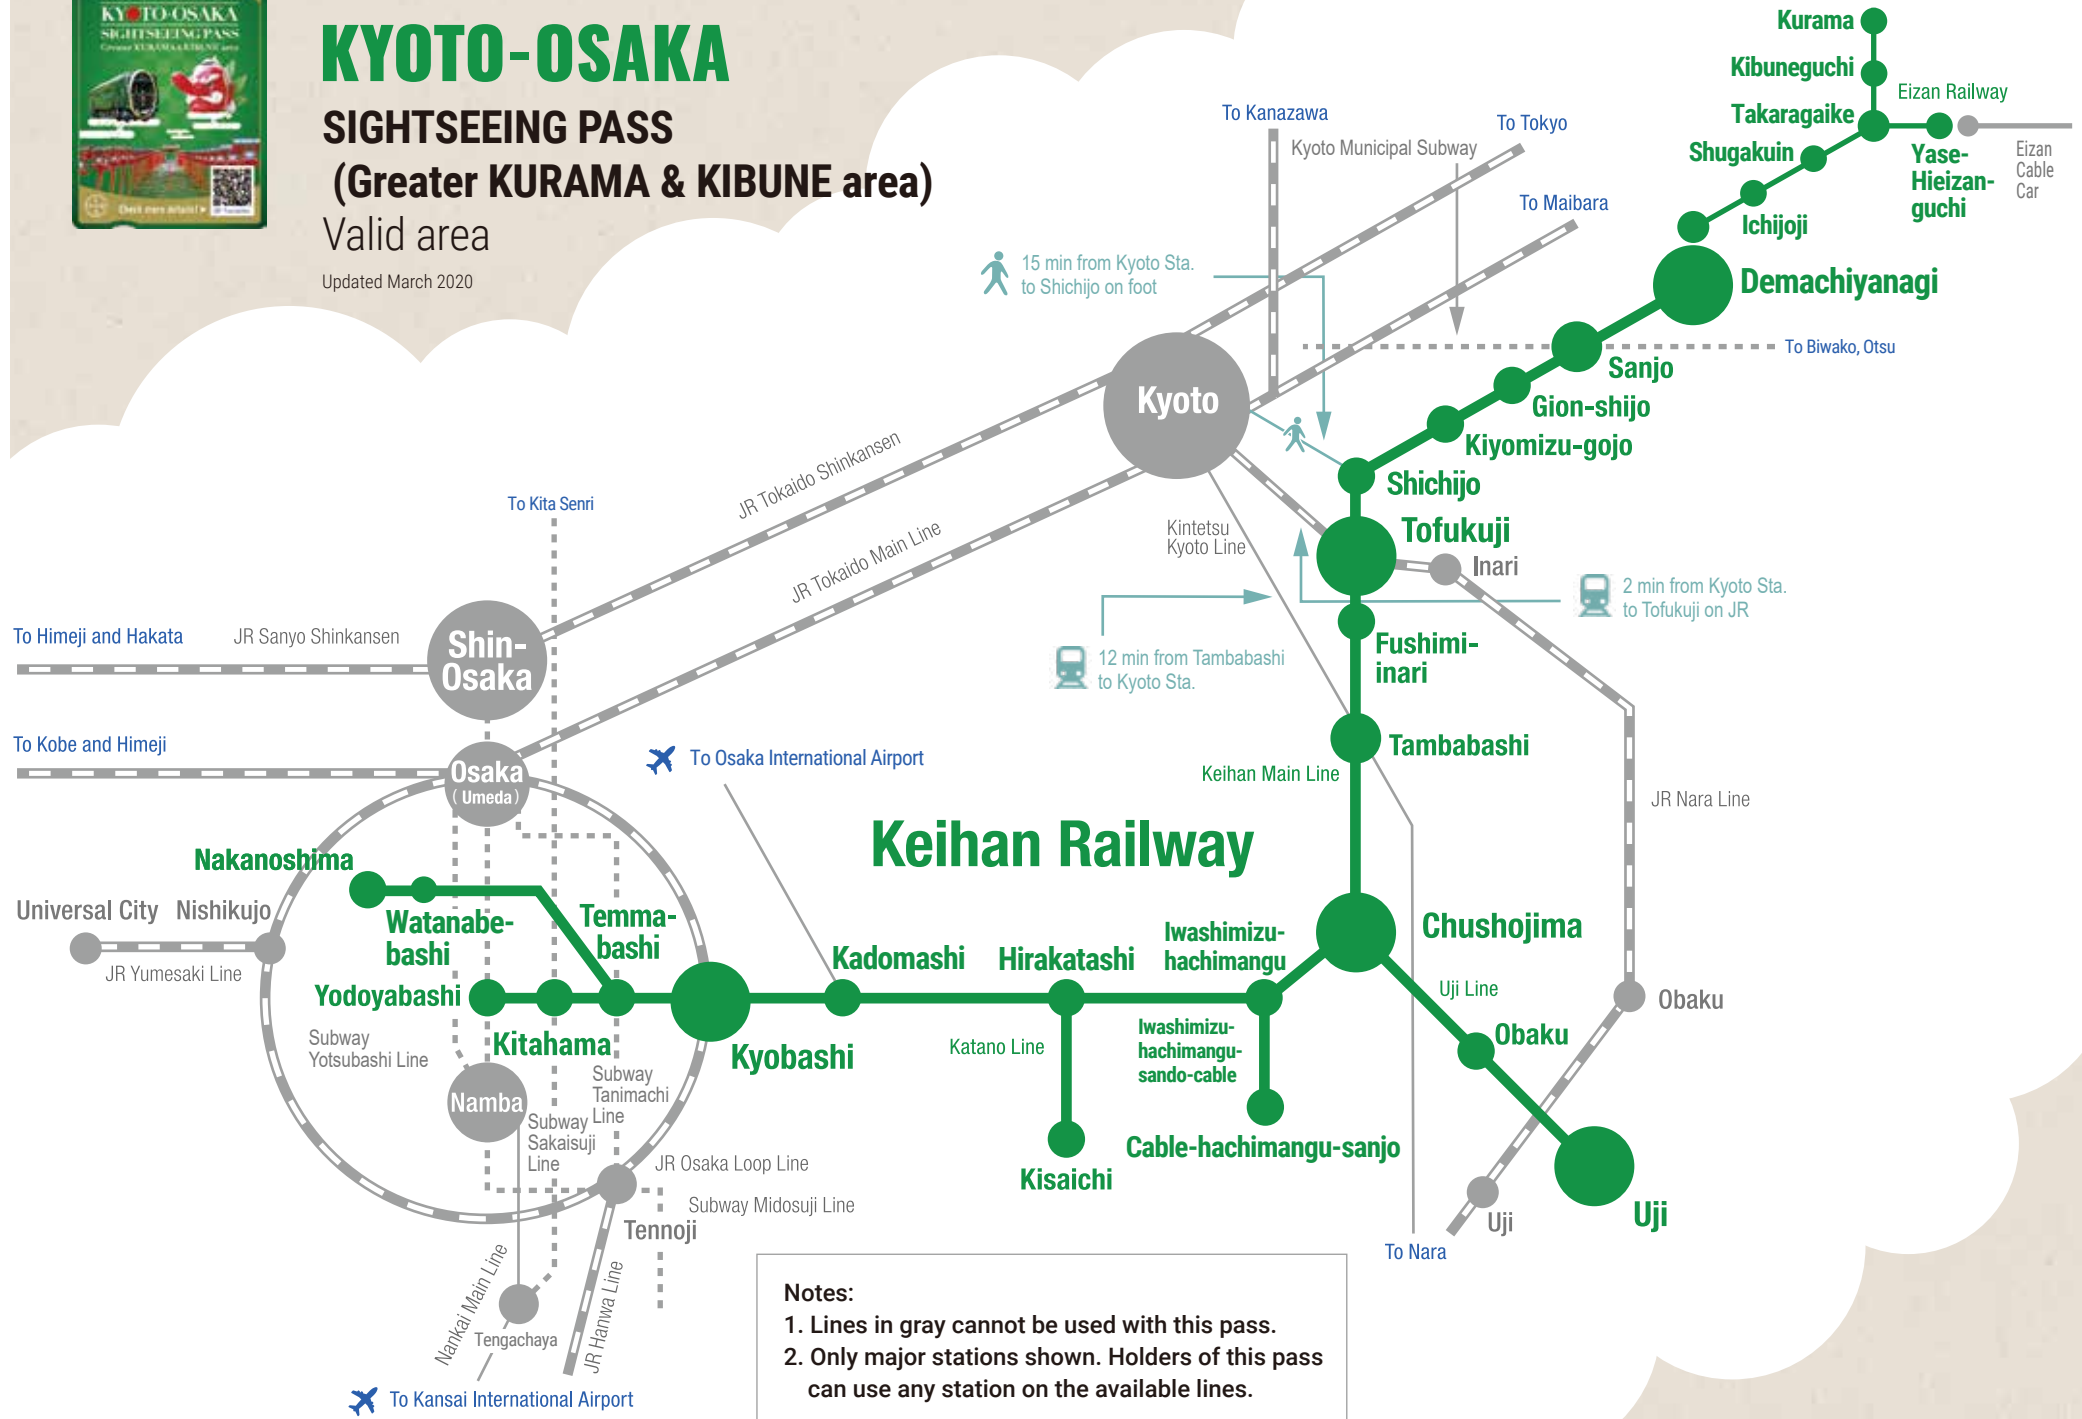

KYOTO-OSAKA SIGHTSEEING PASS (Greater KURAMA & KIBUNE area)

Valid area

Updated March 2020

Notes:
 1. Lines in gray cannot be used with this pass.
 2. Only major stations shown. Holders of this pass can use any station on the available lines.