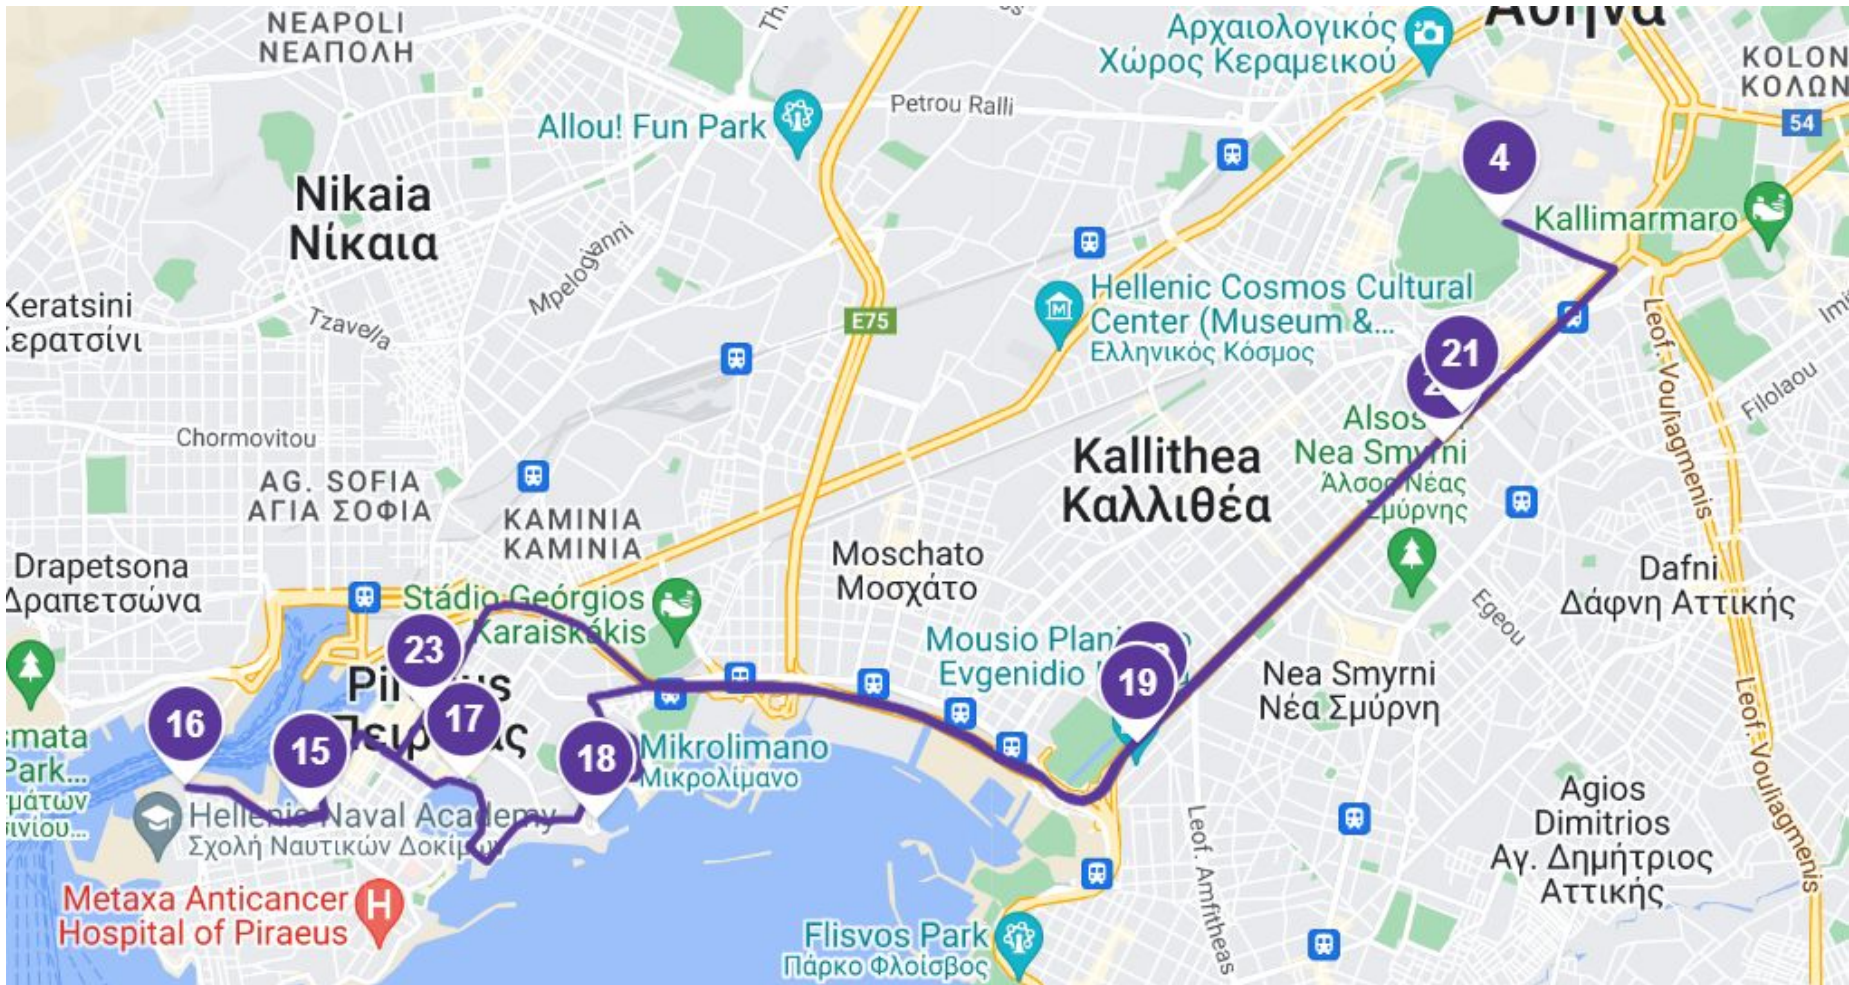

Athens Line - Grey Route

4. Acropolis
5. Temple of Zeus
6. Parliament
7. Benaki Museum
8. Panathenaic Stadium
9. National Library
10. National Archaeological Museum
11. Omonia Square
12. Karaiskaki Square
13. Monastiraki Square
14. Kotzia Square
1. Syntagma Square
2. Melina Merkouri/Plaka
3. New Acropolis Museum

Piraeus Line - Purple Route

4. Acropolis
21. Intercontinental & Grand Hyatt (to Piraeus)
22. Stavros Niarchos
23. Municipal Theatre
15. 1st Cruise Ships Terminal
16. 2nd Cruise Ships Terminal
17. Pasalimani
18. Mikrolimano
19. Planetarium/Athens Marriott
20. Intercontinental (to Acropolis)

Riviera Line - Green Route

4. Acropolis
21. Intercontinental & Grand Hyatt
(to Piraeus)
22. Stavros Niarchos
26. Flisvos Marina
27. Alimos Marina
28. Ag.Kosmas Beach
29. 3rd Glyfada Marina
30. Divani Apollon
31. Kavouri Beach
32. Astir Beach
33. Vouliagmeni Lake
34. Voula Park
35. Glyfada City Center
36. Glyfada Beach
37. Hellinikon Airport
38. War Cemetery
39. Edem
19. Planetarium/Athens Marriott
20. Intercontinental (to Acropolis)