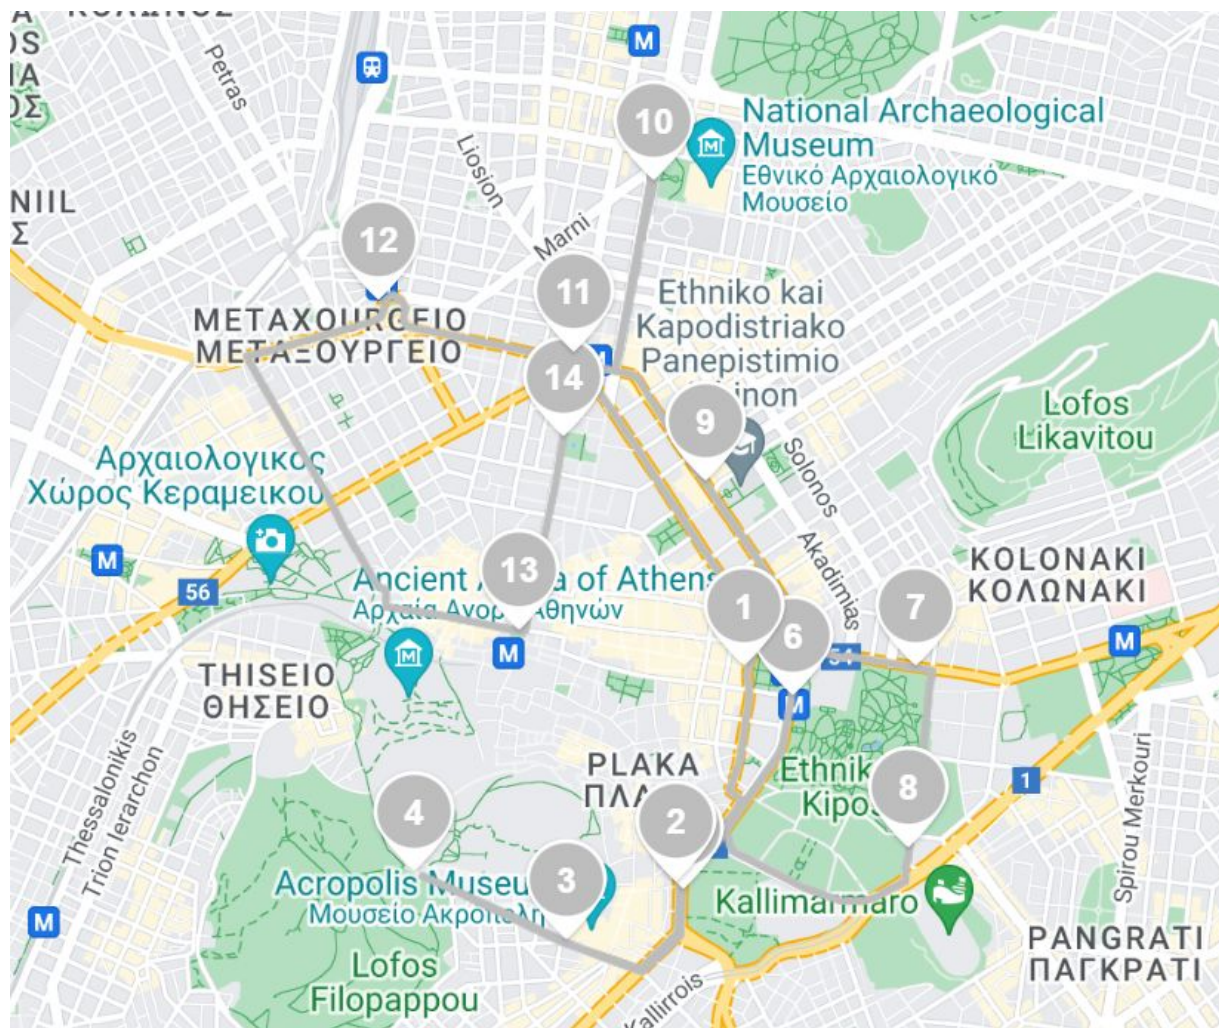

Athens Line - Grey Route

4. Acropolis
5. Temple of Zeus
6. Parliament
7. Benaki Museum
8. Panathenaic Stadium
9. National Library
10. National Archaeological Museum
11. Omonia Square
12. Karaiskaki Square
13. Monastiraki Square
14. Kotzia Square
1. Syntagma Square
2. Melina Merkouri/Plaka
3. New Acropolis Museum

Piraeus Line - Purple Route

4. Acropolis
21. Intercontinental & Grand Hyatt (to Piraeus)
22. Stavros Niarchos
23. Municipal Theatre
15. 1st Cruise Ships Terminal
16. 2nd Cruise Ships Terminal
17. Pasalimani
18. Mikrolimano
19. Planetarium/Athens Marriott
20. Intercontinental (to Acropolis)

Riviera Line - Green Route

4. Acropolis
21. Intercontinental & Grand Hyatt
(to Piraeus)
22. Stavros Niarchos
26. Flisvos Marina
27. Alimos Marina
28. Ag.Kosmas Beach
29. 3rd Glyfada Marina
30. Divani Apollon
31. Kavouri Beach
32. Astir Beach
33. Vouliagmeni Lake
34. Voula Park
35. Glyfada City Center
36. Glyfada Beach
37. Hellinikon Airport
38. War Cemetery
39. Edem
19. Planetarium/Athens Marriott
20. Intercontinental (to Acropolis)