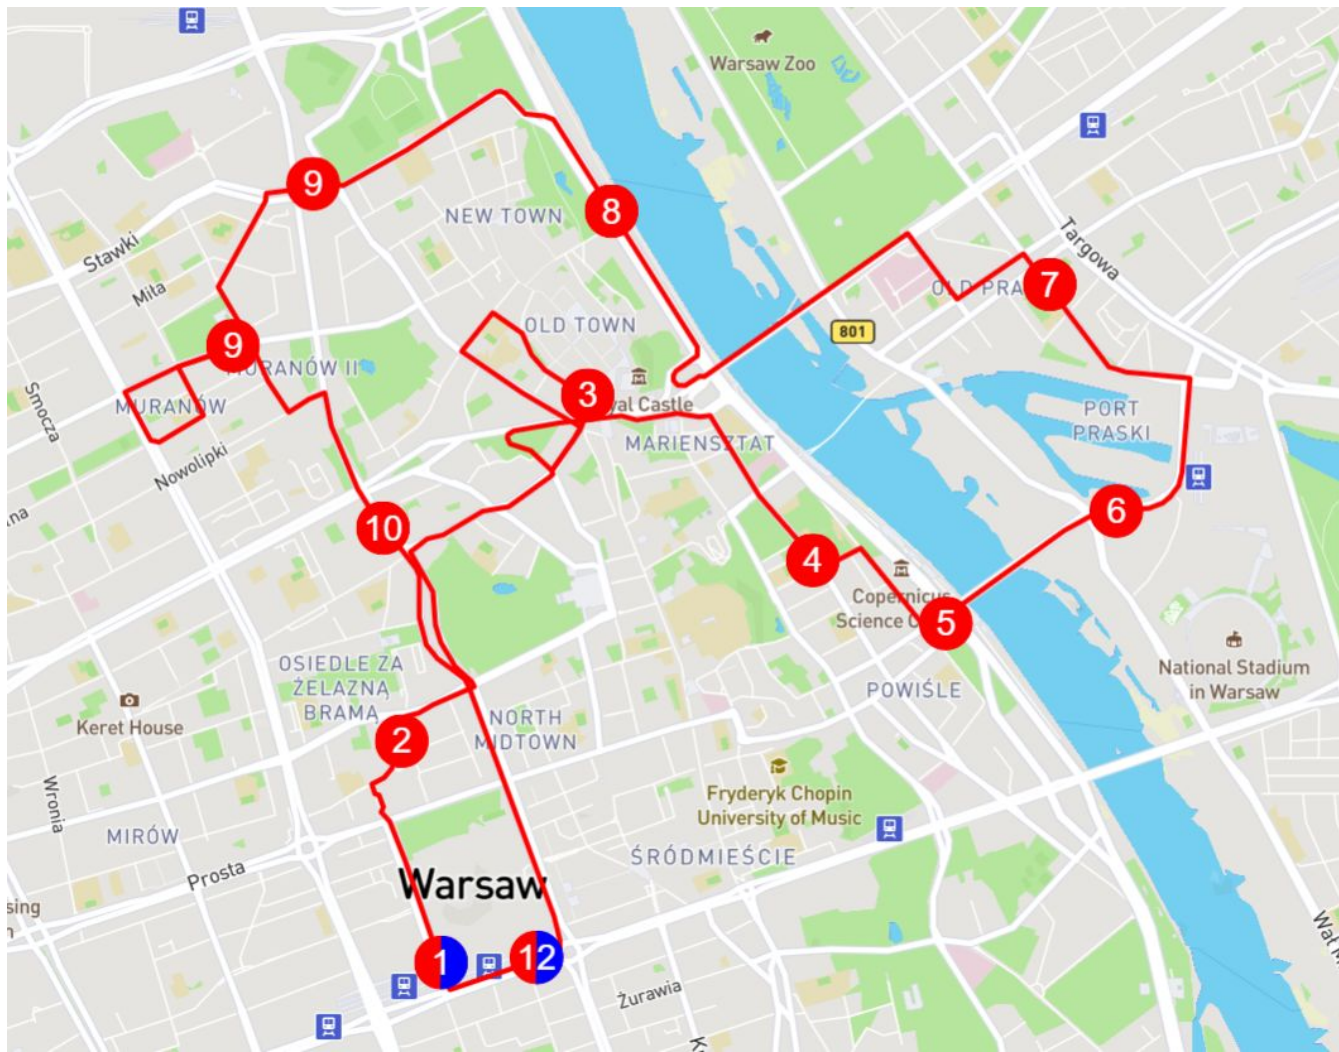

## Red Route

1. Palace of Culture & Science
2. A - Grzybowski Market Square
3. Old Town
4. B - Warsaw University Library
5. C - Copernicus Science Center
6. D - National Stadium
7. E - Praga
8. F - Multimedia Fountain Park
9. Muranowska
10. G - Museum of Polish Jews History
11. H - Warsaw City Hall
12. Downtown

# Blue Route

1. Palace of Culture & Science
2. Norblin Factory Museum
3. Warsaw Rising Museum
4. Wronia
5. Grzybowski Square
6. Zachęta Gallery
7. Old Town
8. Castle Square
9. Chopin Museum
10. National Museum
11. Three Crosses Square
12. Lazienki Royal Park
13. Constitution Square
14. Downtown