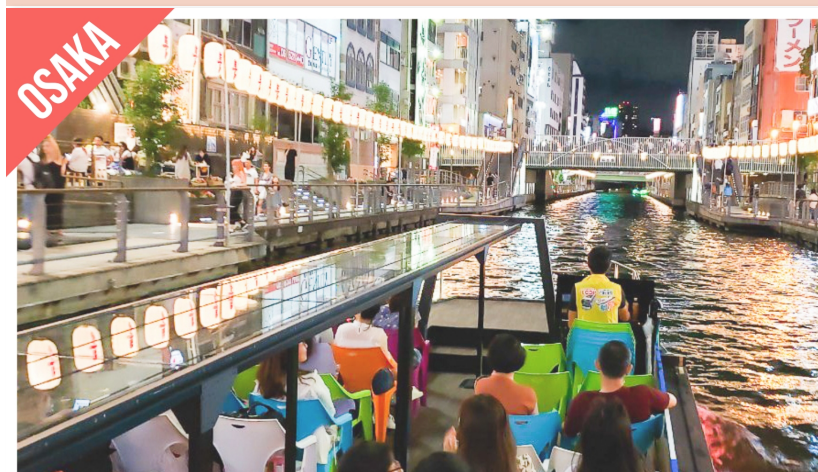

Limited Special Event

Osaka Digital Currency Demonstration Survey

大阪府デジタル通貨実証調査

We are holding a great campaign where you can **win 3,000 yen** worth of benefits by lottery! The second edition is also planned!

[Click here for details](#)

TravelContents APP
Shop with Points!

STEP.1
Download Travel Contents APP

STEP.2
Check in to earn points

STEP.3
View store details and download the coupon

STEP.4

1. When checking out, staff will scan your user QR code and enter the APP points for discounts.

2. Only stores with 『Travel Contents P』 can use your APP points for discount.

Facility List

[Play Now](#)

WONDER LOOP Cruise

Redemption Location
(ワンダークルーズ 道頓堀 日本橋 船着場) 1-16, Dotonbori, Chuo-ku, Osaka, Along the river B1 (Dotonbori Riverside Grill Wonder)