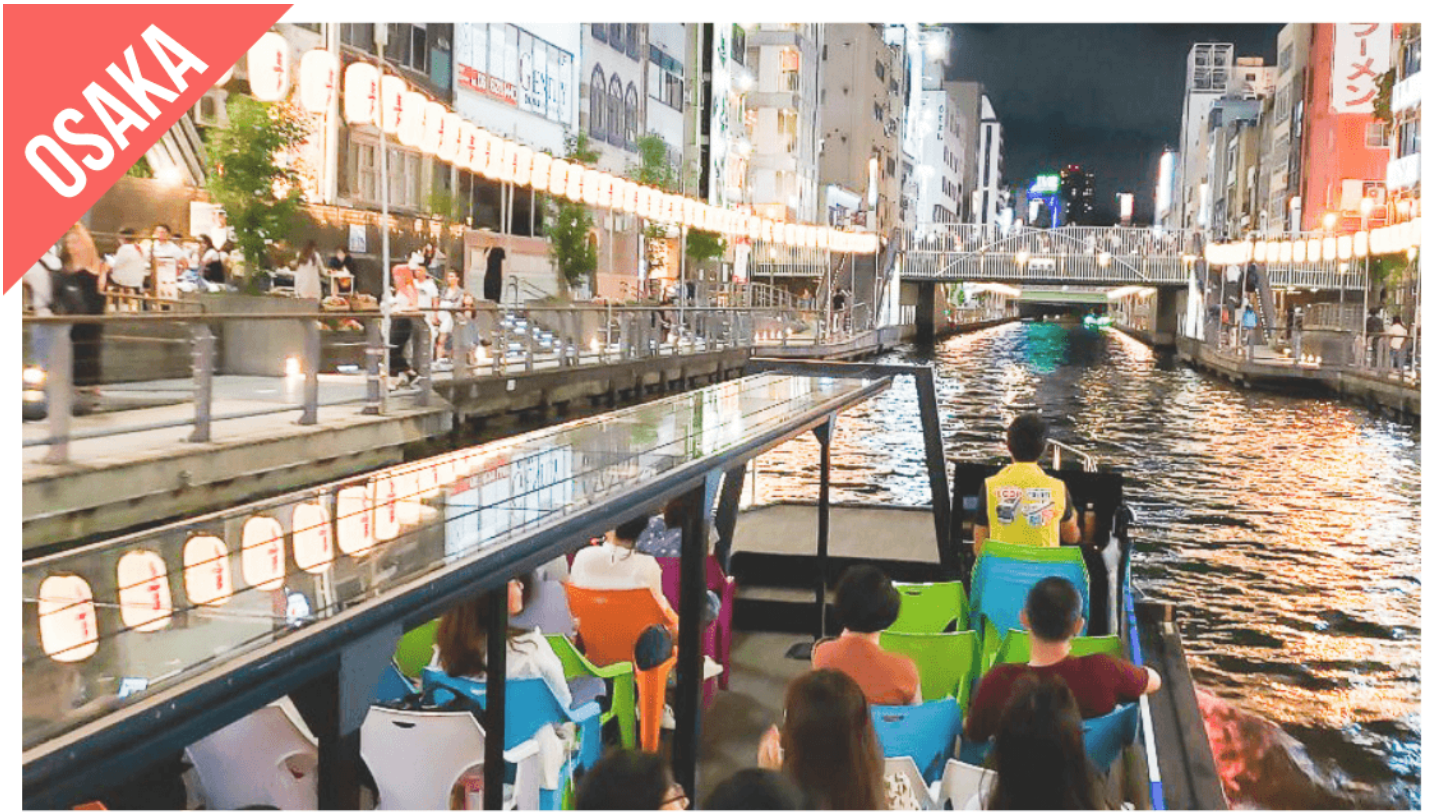

WONDER LOOP BUS 1DAY

Redemption Location

1-16, Dotonbori, Chuo-ku, Osaka, Along the river B1 (Dotonbori Riverside Grill Wonder)

Official Website

<https://wonderloop.jp/wonder-loop/>

Notice

1. Please buckle up for your safety. Do not stand and move to change seat.
2. There might be suspended service or changed routes in the event of campaigns (traffic constraints or guidance).