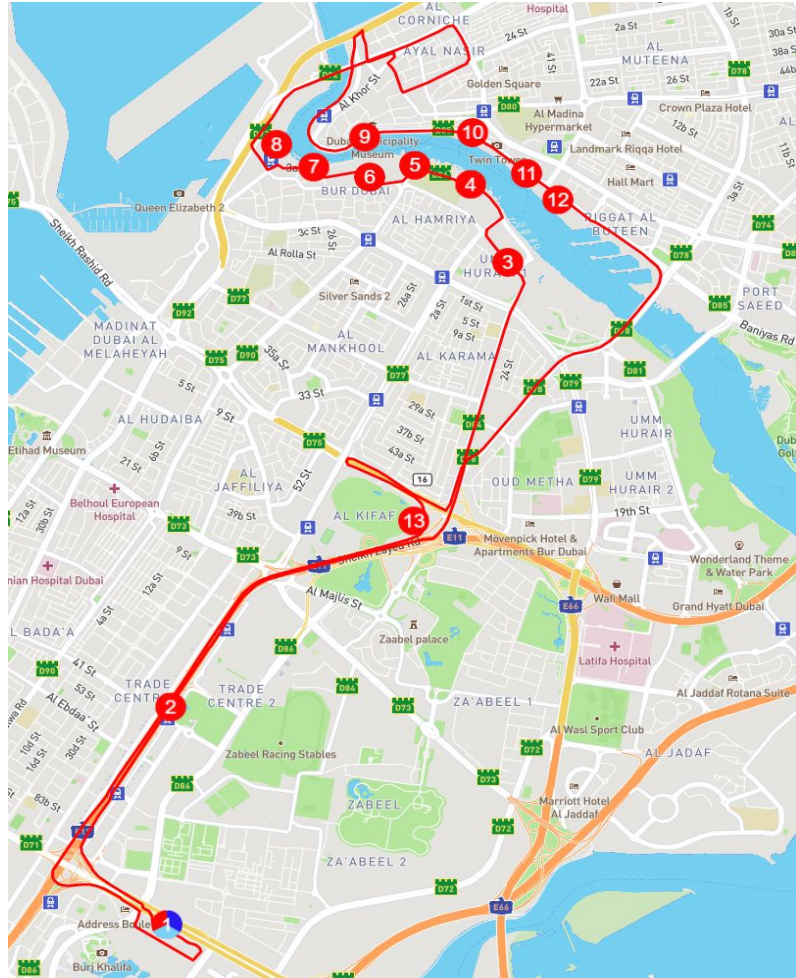

Blue Route

1. The Dubai Mall
2. Souk Madinat Jumeirah
3. Atlantis The Palm
4. Fairmont The Palm
5. Hilton Dubai Palm Jumeirah
6. Dubai Marina Mall
7. The Beach @ JBR
8. Marina Promenade
9. Grosvenor House Dubai
10. Infinity Tower
11. Mina Seyahi
12. Mall of the Emirates

Red Route

1. The Dubai Mall
2. Museum of the Future
3. Al Seef Contemporary Area
4. Al Seef Heritage Area
(Dhow cruise)
5. Al Fahidi Historical District
6. Dubai Museum
7. Old Souk
8. Al Shindagha Museum
9. Gold & Spice Souk
10. Riviera Hotel Dubai
11. Dubai Creek
12. Sheraton Dubai Creek Hotel
& Towers
13. The Dubai Frame

Sunset and Night Tour

1. The Dubai Mall
2. Mina Seyahi
3. Atlantis The Palm
4. Fairmont The Palm
5. Madinat Jumeirah
6. Mall of the Emirates