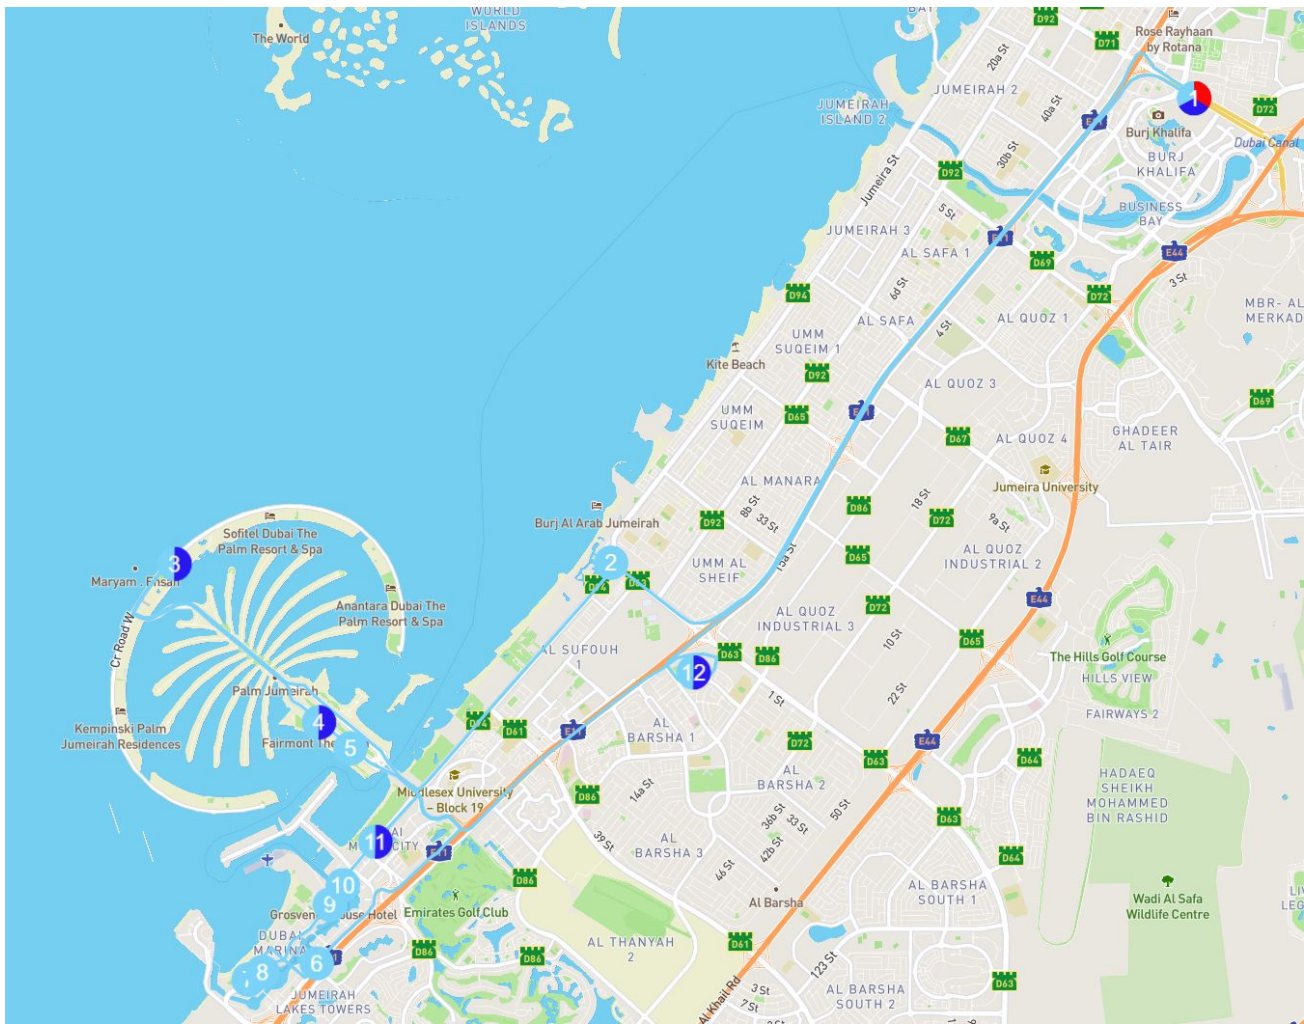

Blue Route

1. The Dubai Mall
2. Souk Madinat Jumeirah
3. Atlantis The Palm
4. Fairmont The Palm
5. Hilton Dubai Palm Jumeirah
6. Dubai Marina Mall
7. The Beach @ JBR
8. Marina Promenade
9. Grosvenor House Dubai
10. Infinity Tower
11. Mina Seyahi
12. Mall of the Emirates

Red Route

1. The Dubai Mall
2. Museum of the Future
3. Al Seef Contemporary Area
4. Al Seef Heritage Area
(Dhow cruise)
5. Al Fahidi Historical District
6. Dubai Museum
7. Old Souk
8. Al Shindagha Museum
9. Gold & Spice Souk
10. Riviera Hotel Dubai
11. Dubai Creek
12. Sheraton Dubai Creek Hotel
& Towers
13. The Dubai Frame

Sunset and Night Tour

1. The Dubai Mall
2. Mina Seyahi
3. Atlantis The Palm
4. Fairmont The Palm
5. Madinat Jumeirah
6. Mall of the Emirates