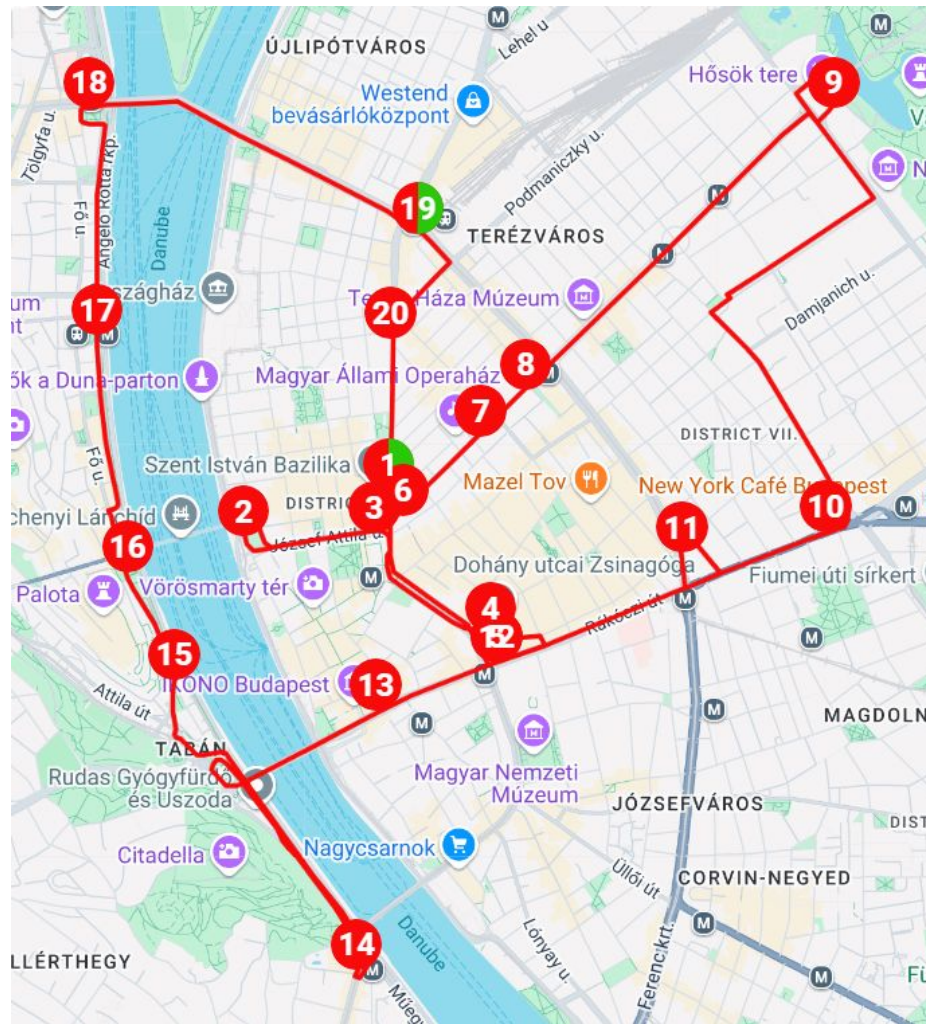

Red Route

1. St. Stephen's Basilica
2. Chain Bridge (Pest)
3. József Attila Street
4. Dohány Street Synagogue
5. Astoria
6. Andrásy Avenue
7. Hungarian State Opera House
8. Liszt Ferenc Square
9. Heroes' Square
10. Keleti Railway Station
11. New York Palace
12. Astoria
13. Parisi Udvar/Hyatt
14. Gellért Bath
15. Castle Garden
16. Funicular/Sikló
17. Batthyány Square
18. Margaret Bridge (Buda)
19. Nyugati Railway Station
20. Parliament

Green Route

1. St. Stephen's Basilica
2. Március 15. Square
3. Great Market Hall
4. National Museum
5. Astoria
6. Anker Lane
7. Nyugati Railway Station