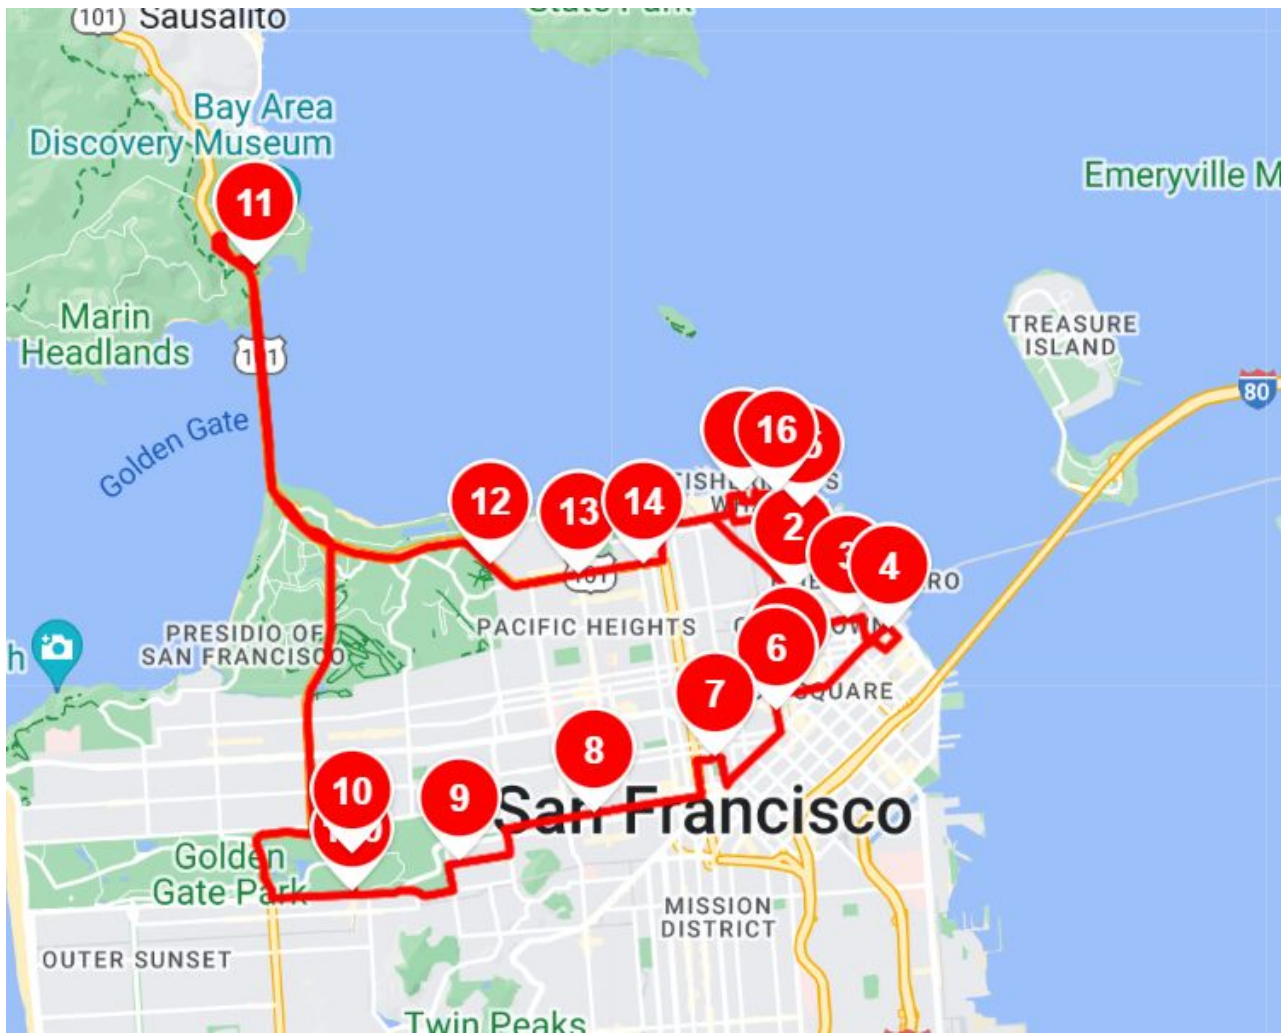

Red Route

1. Big Bus Tours Visitors' Center
2. North Beach/Chinatown
3. Embarcadero Center
4. Ferry Building
5. Union Square South
6. Hilton Hotel
7. Civic Center
8. Alamo Square
9. Haight Ashbury
10. Golden Gate Park (Mon - Sat)
100. Golden Gate Park (Sun & public holidays only)
11. North Vista Point/Golden Gate Bridge
12. Palace of Fine Arts
13. Marina/Cow Hollow
14. Lombard Street
15. Pier 35/Cruise Terminal
16. Pier 39

(101) Sausalito

Bay Area
Discovery Museum

Emeryville M

Marin
Headlands

101

TREASURE
ISLAND

80

Golden Gate

4

7

6

8

10

9

San Francisco

Golden
Gate Park

MISSION
DISTRICT

OUTER SUNSET

Twin Peaks