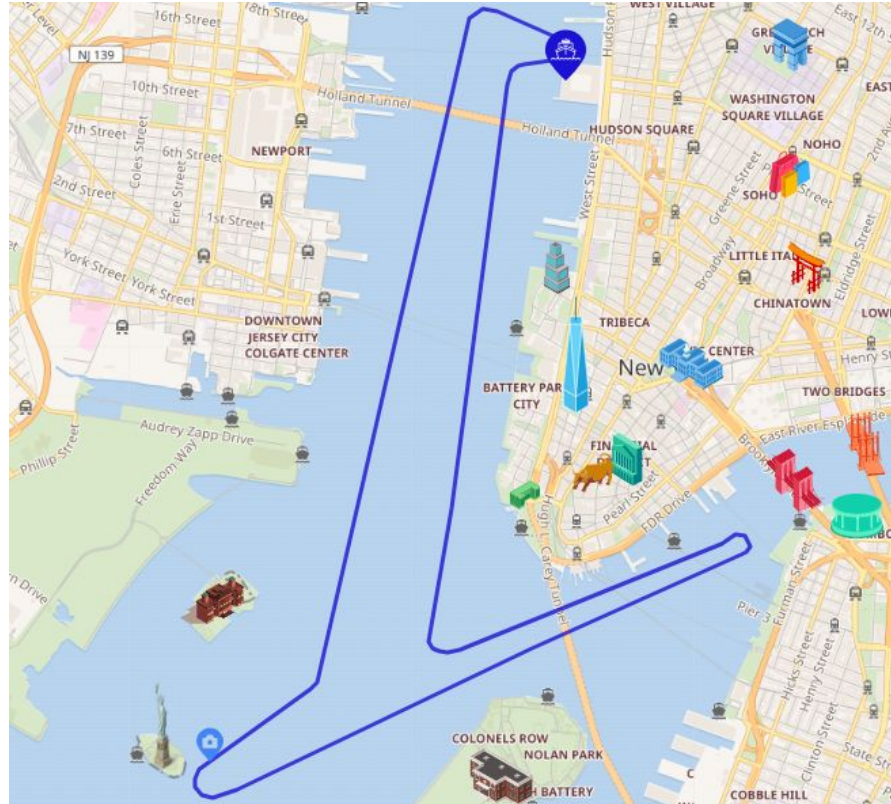

TopView NYC HOHO Downtown Red Route

1. Times Square North
2. Times Square South
3. Bryant Park
4. Empire State Building
5. Flatiron Building
6. Soho
7. Canal Street
8. City Hall
9. Battery Park
10. Brookfield Place
11. Liberty Cruise
12. Hudson Yards
13. The Intrepid/West 42nd St
14. Port Authority

TopView NYC HOHO Uptown Blue Route

15. Theater District
16. Dakota Building
17. American Museum of Natural History
18. Museum of the City of New York
19. Guggenheim Museum
20. Metropolitan Museum of Art
21. Central Park Zoo
22. Carnegie Hall
23. 50th Street & 7th Ave

TopView Liberty Cruise

TopView Brooklyn Tour

TopView Night Tour

1. Times Square North
2. Times Square South
15. Theater District