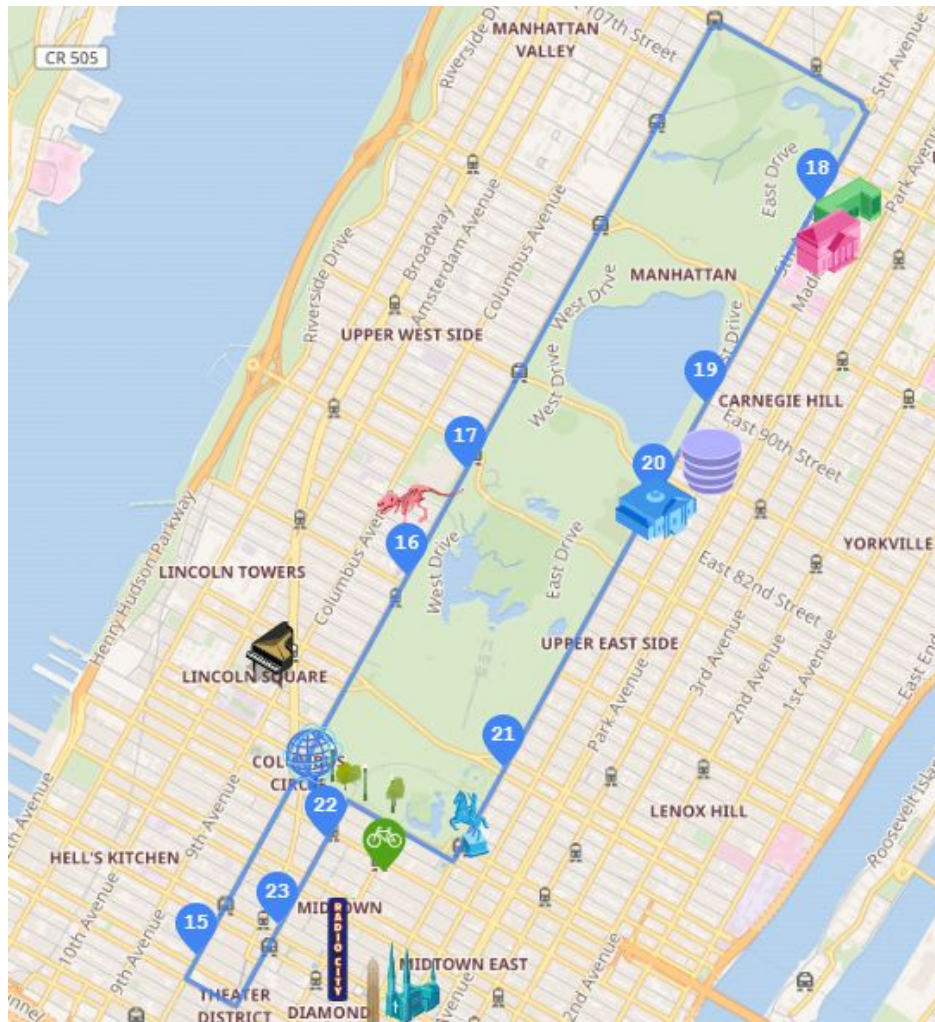

TopView NYC HOHO Downtown Red Route

1. Times Square North
2. Times Square South
3. Bryant Park
4. Empire State Building
5. Flatiron Building
6. Soho
7. Canal Street
8. City Hall
9. Battery Park
10. Brookfield Place
11. Liberty Cruise
12. Hudson Yards
13. The Intrepid/West 42nd St
14. Port Authority

TopView NYC HOHO Uptown Blue Route

15. Theater District
16. Dakota Building
17. American Museum of Natural History
18. Museum of the City of New York
19. Guggenheim Museum
20. Metropolitan Museum of Art
21. Central Park Zoo
22. Carnegie Hall
23. 50th Street & 7th Ave

TopView Liberty Cruise

TopView Brooklyn Tour

TopView Night Tour

1. Times Square North
2. Times Square South
15. Theater District