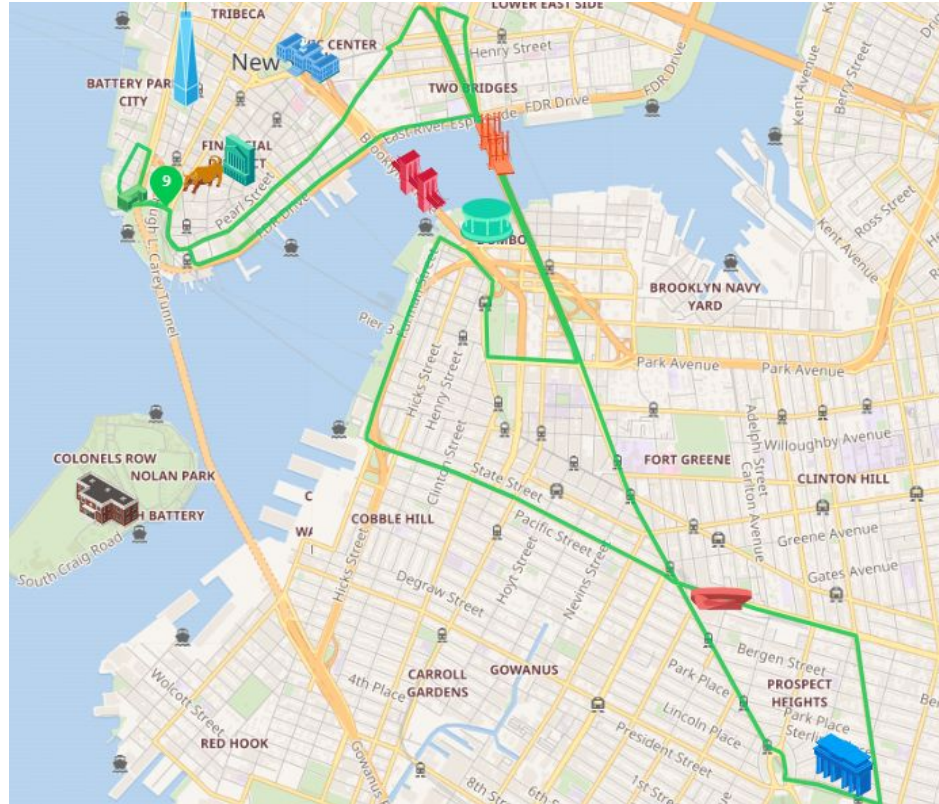

TopView NYC HOHO Downtown Red Route

1. Times Square North
2. Times Square South
3. Bryant Park
4. Empire State Building
5. Flatiron Building
6. Soho
7. Canal Street
8. City Hall
9. Battery Park
10. Brookfield Place
11. Liberty Cruise
12. Hudson Yards
13. The Intrepid/West 42nd St
14. Port Authority

TopView NYC HOHO Uptown Blue Route

15. Theater District
16. Dakota Building
17. American Museum of Natural History
18. Museum of the City of New York
19. Guggenheim Museum
20. Metropolitan Museum of Art
21. Central Park Zoo
22. Carnegie Hall
23. 50th Street & 7th Ave

TopView Liberty Cruise

TopView Brooklyn Tour

TopView Night Tour

1. Times Square North
2. Times Square South
15. Theater District