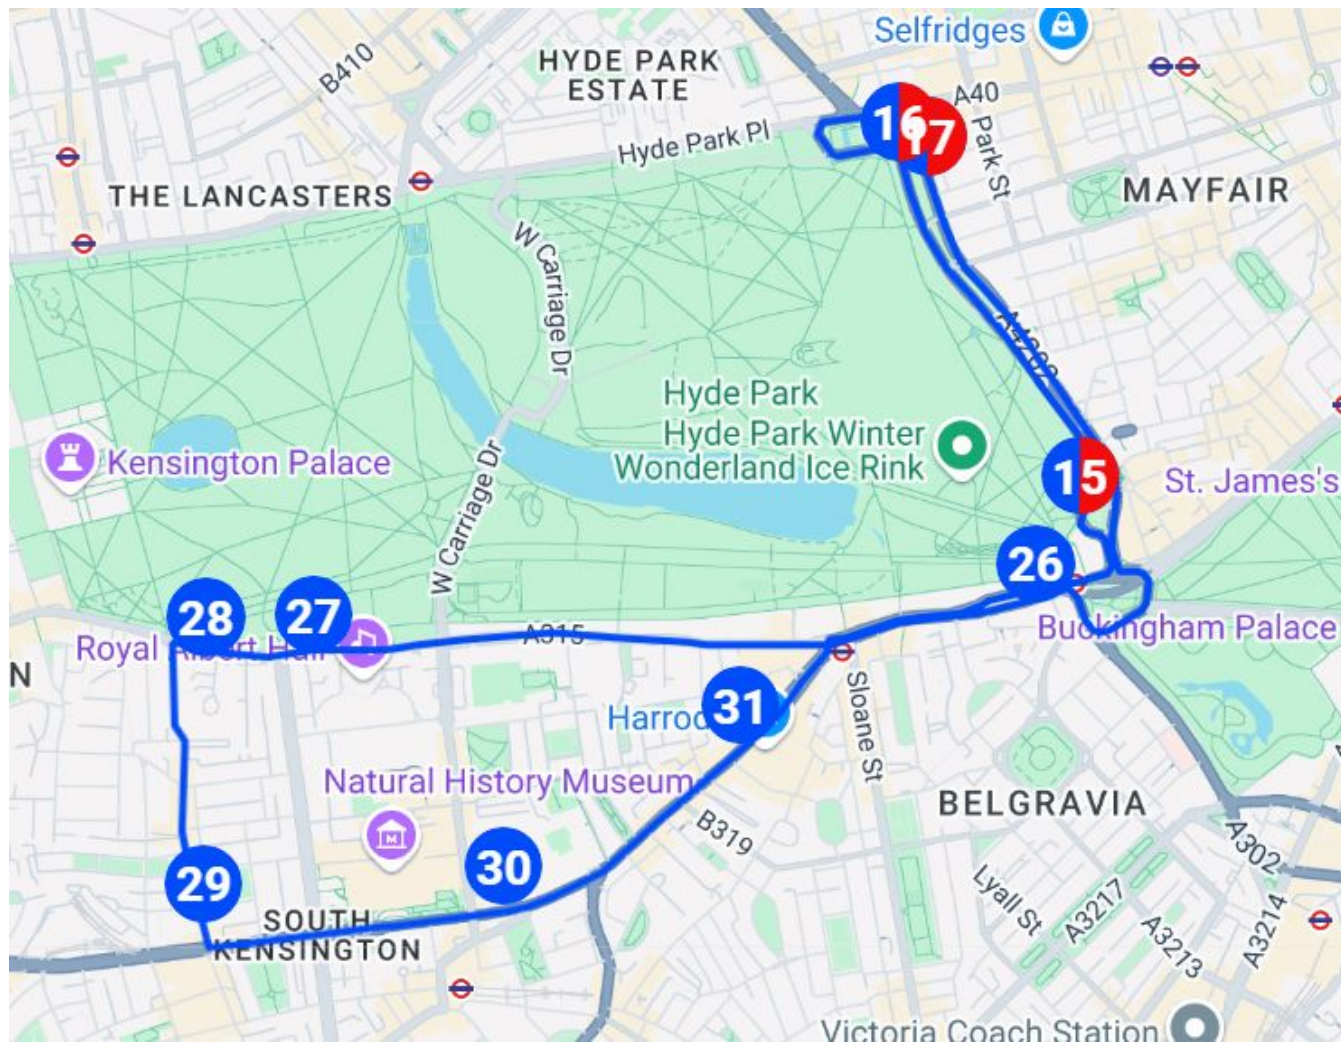

## Red Route

1. Belvedere Road
2. Aldwych (One Aldwych Hotel)
3. Ludgate Hill  
(St Paul's Cathedral): Mon to Fri only
4. Queen Victoria Street (The City)
5. London Bridge
6. Tooley Street (Tower Bridge)
7. Tower Hill (Tower of London)
8. Victoria Embankment
9. Westminster Bridge (Big Ben)
10. Four Horseferry Road
11. Buckingham Gate  
(Buckingham Palace)
12. Buckingham Palace Road  
(Victoria Station)
13. Buckingham Palace Road, Stop Z12
14. Grosvenor Gardens
15. Queen Elizabeth Gate, Hyde Park
16. Marble Arch (Speakers Corner)
17. Marble Arch (Park Lane)
18. Haymarket
19. Pall Mall East (Trafalgar Square)
20. Westminster Bridge (South)

MARYLEBONE  
MAYFAIR  
SOHO  
COVENT GARDEN  
BLACKFRIARS  
ST. JAMES'S  
WESTMINSTER  
BELGRAVIA  
LAMBETH  
SOUTHWARK  
KIPLING ESTATE  
ST SAVIOURS ESTATE  
ELEPHANT AND CASTLE  
BER

Selfridges  
Primark  
Liberty London  
The Ivy  
Sir John Soane's Museum  
Museum of London  
St. Paul's Cathedral  
Guildhall  
Whitechapel Gallery  
30 St Mary Axe (The Gherkin)  
Sky Garden  
The National Gallery  
The National Portrait Gallery  
Tate Modern  
London Bridge  
Tower of London  
Tower Bridge  
The Shard  
Borough Market  
The Shard  
Maltby Street Market  
Mercato Metropolitano  
St. James's Palace  
St. James's Park  
The Mail  
lastminute.com  
London Eye  
Big Ben  
Westminster Abbey  
Garden Museum  
Tate Britain  
Victoria Coach Station  
Buckingham Palace  
St. James's Palace  
The Mail  
lastminute.com  
London Eye  
Big Ben  
Westminster Abbey  
Garden Museum  
Tate Britain

# Blue Route

1. Marble Arch (Park Lane)
26. Knightsbridge
27. Royal Albert Hall
28. Kensington Road
29. Gloucester Road
30. Victoria and Albert Museum
31. Harrods
15. Queen Elizabeth Gate, Hyde Park
16. Marble Arch (Speakers Corner)

## Green Route

40. Waterloo Road

41. Old Vic - bus stop Q

42. Southampton Row, Stop Y,  
for the British Museum

43. Woburn Place, Stop H

44. Pancras Road, Stop T

45. Midland Road, Bus Stop S

46. Euston Road, Stop CH