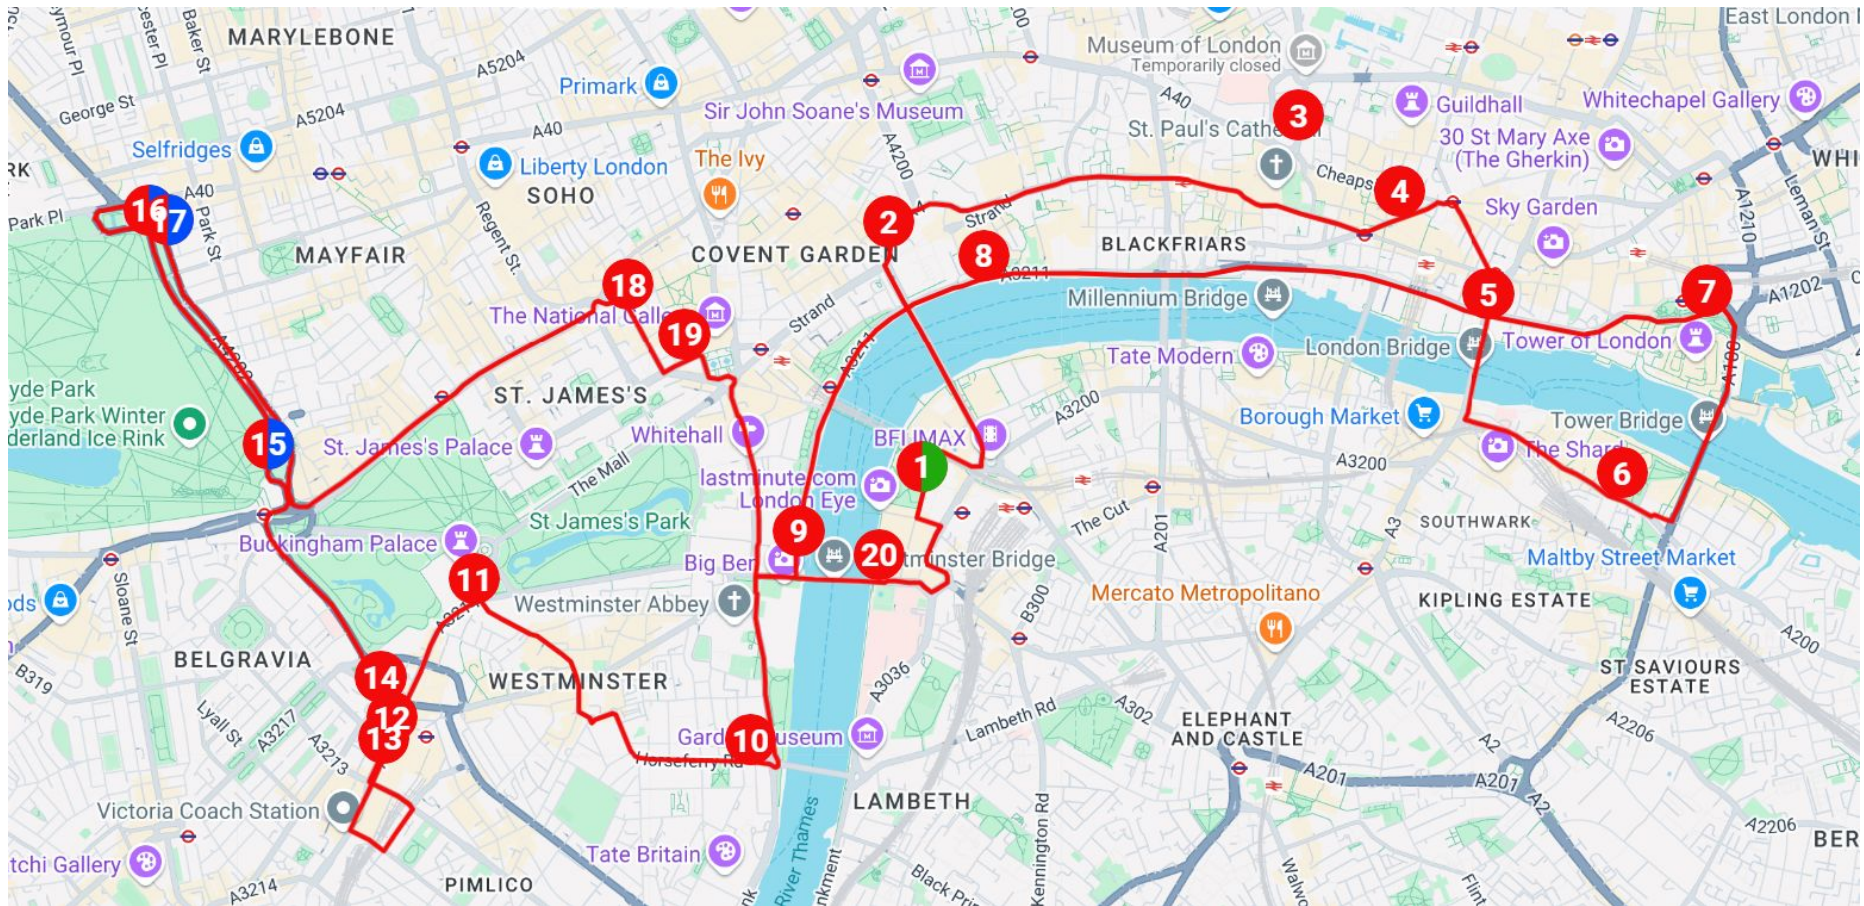

## Red Route

1. Belvedere Road
2. Aldwych (One Aldwych Hotel)
3. Ludgate Hill  
(St Paul's Cathedral): Mon to Fri only
4. Queen Victoria Street (The City)
5. London Bridge
6. Tooley Street (Tower Bridge)
7. Tower Hill (Tower of London)
8. Victoria Embankment
9. Westminster Bridge (Big Ben)
10. Four Horseferry Road
11. Buckingham Gate  
(Buckingham Palace)
12. Buckingham Palace Road  
(Victoria Station)
13. Buckingham Palace Road, Stop Z12
14. Grosvenor Gardens
15. Queen Elizabeth Gate, Hyde Park
16. Marble Arch (Speakers Corner)
17. Marble Arch (Park Lane)
18. Haymarket
19. Pall Mall East (Trafalgar Square)
20. Westminster Bridge (South)

# Blue Route

1. Marble Arch (Park Lane)
26. Knightsbridge
27. Royal Albert Hall
28. Kensington Road
29. Gloucester Road
30. Victoria and Albert Museum
31. Harrods
15. Queen Elizabeth Gate, Hyde Park
16. Marble Arch (Speakers Corner)

## Green Route

40. Waterloo Road

41. Old Vic - bus stop Q

42. Southampton Row, Stop Y,  
for the British Museum

43. Woburn Place, Stop H

44. Pancras Road, Stop T

45. Midland Road, Bus Stop S

46. Euston Road, Stop CH

47. Euston Square, Stop P

48. Great Russell Street, British Museum

49. City Sightseeing Shop Southampton  
Row

50. Lancaster Place, Somerset House,  
Stop B

1. Belvedere Road

51. York Road (Southbank)

52. Lambeth North Station, Stop C