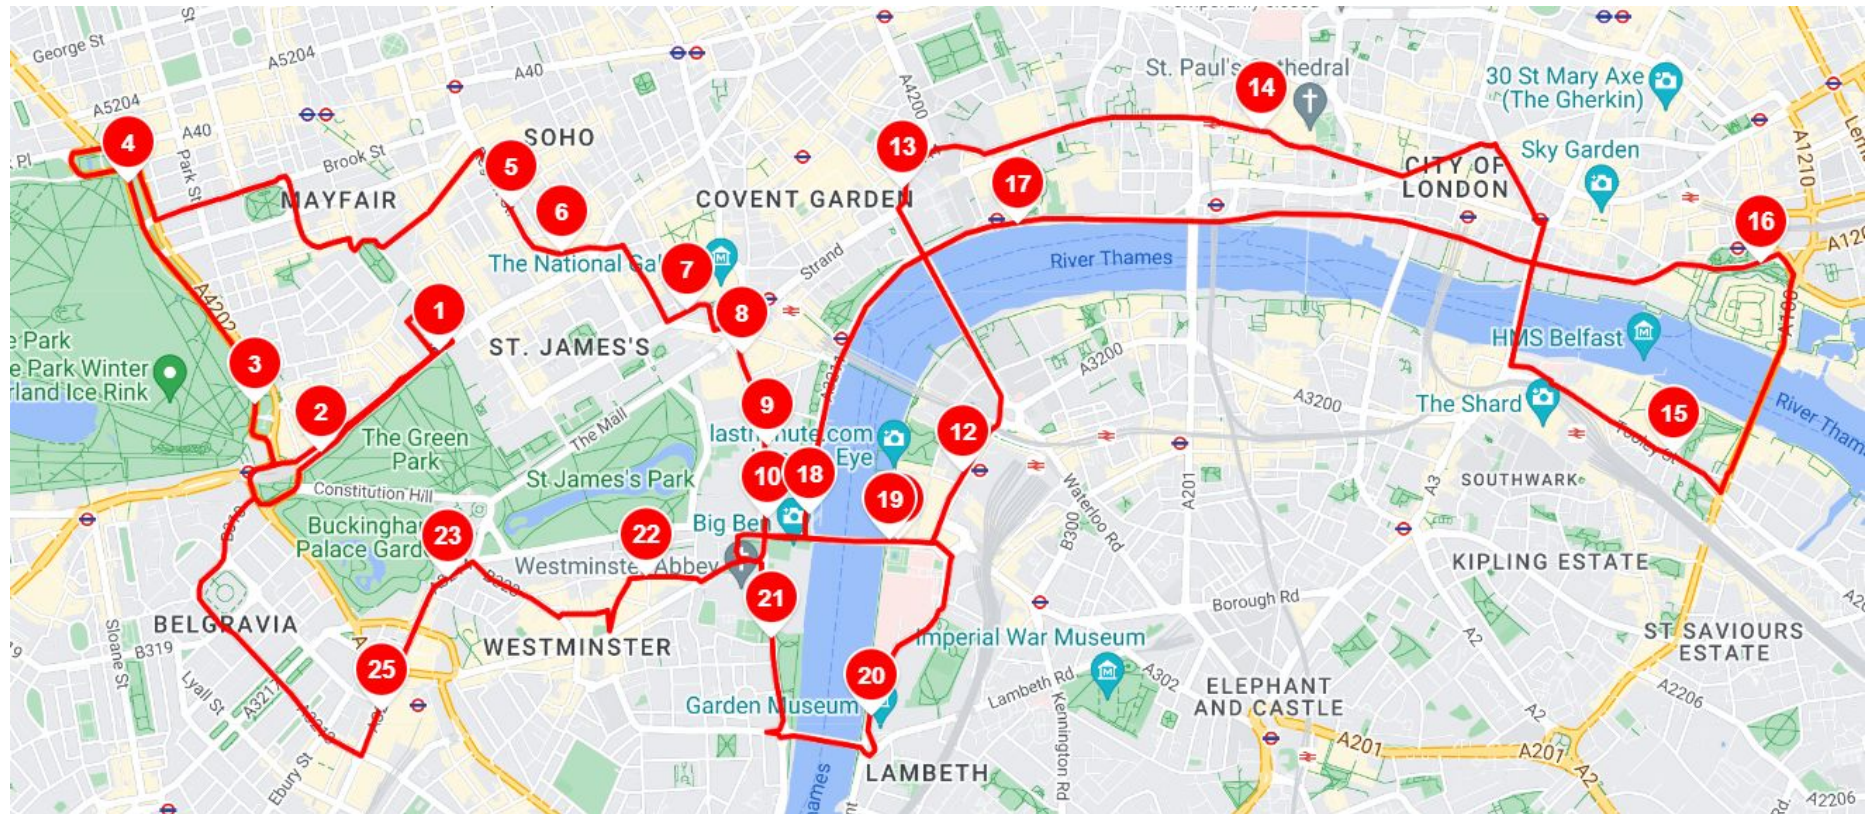

Red Route

1. Green Park Underground
2. Hard Rock Cafe
3. Queen Mother Gates
4. Marble Arch (westbound)
5. Regent Street
6. Piccadilly Circus
7. Trafalgar Square
8. Craig's Court
9. Horseguards
10. Whitehall
11. London Eye (Eastbound)
12. Waterloo (Eastbound)
13. Covent Garden
14. St Paul's Cathedral
15. London Bridge
16. Tower of London
17. Temple Underground Station
18. Westminster Pier
19. London Eye (Westbound)
20. Lambeth Palace
21. College Green
22. Tothill Street
23. Buckingham Palace
25. Victoria Station

Blue Route

24. Victoria, Nova Complex
25. Victoria Station
26. Queen Mother Gates
27. Marble Arch (westbound)
28. Green Rock
29. Hard Rock Cafe
30. Hyde Park Corner
31. Harrods
32. South Kensington Museums
33. Gloucester Road
34. Kensington Palace
35. Notting Hill
36. Kensington Gardens
37. Thistle Hotel Kensington Gardens
38. Lancaster Gate
39. Paddington Station
40. Praed Street
41. Marble Arch (eastbound)
42. Baker Street
43. Oxford Street
5. Regent Street
6. Piccadilly Circus
7. Trafalgar Square
8. Craig's Court
9. Horseguards
10. Whitehall
11. London Eye (Eastbound)
12. Waterloo (Eastbound)
13. Covent Garden
14. St Paul's Cathedral
15. London Bridge
16. Tower of London
17. Temple Underground Station
18. Westminster Pier
19. London Eye (Westbound)
20. Lambeth Palace
21. College Green
22. Tothill Street
23. Buckingham Palace

Green Link

- 44. Woburn (Northbound)
- 45. Euston Station
- 46. Kings Cross Station
- 47. St. Pancras Station
- 48. Euston Road
- 49. Woburn (Southbound)
- 50. British Museum (Southbound)
- 17. Temple Underground Station
- 13. Covent Garden
- 51. British Museum (Northbound)