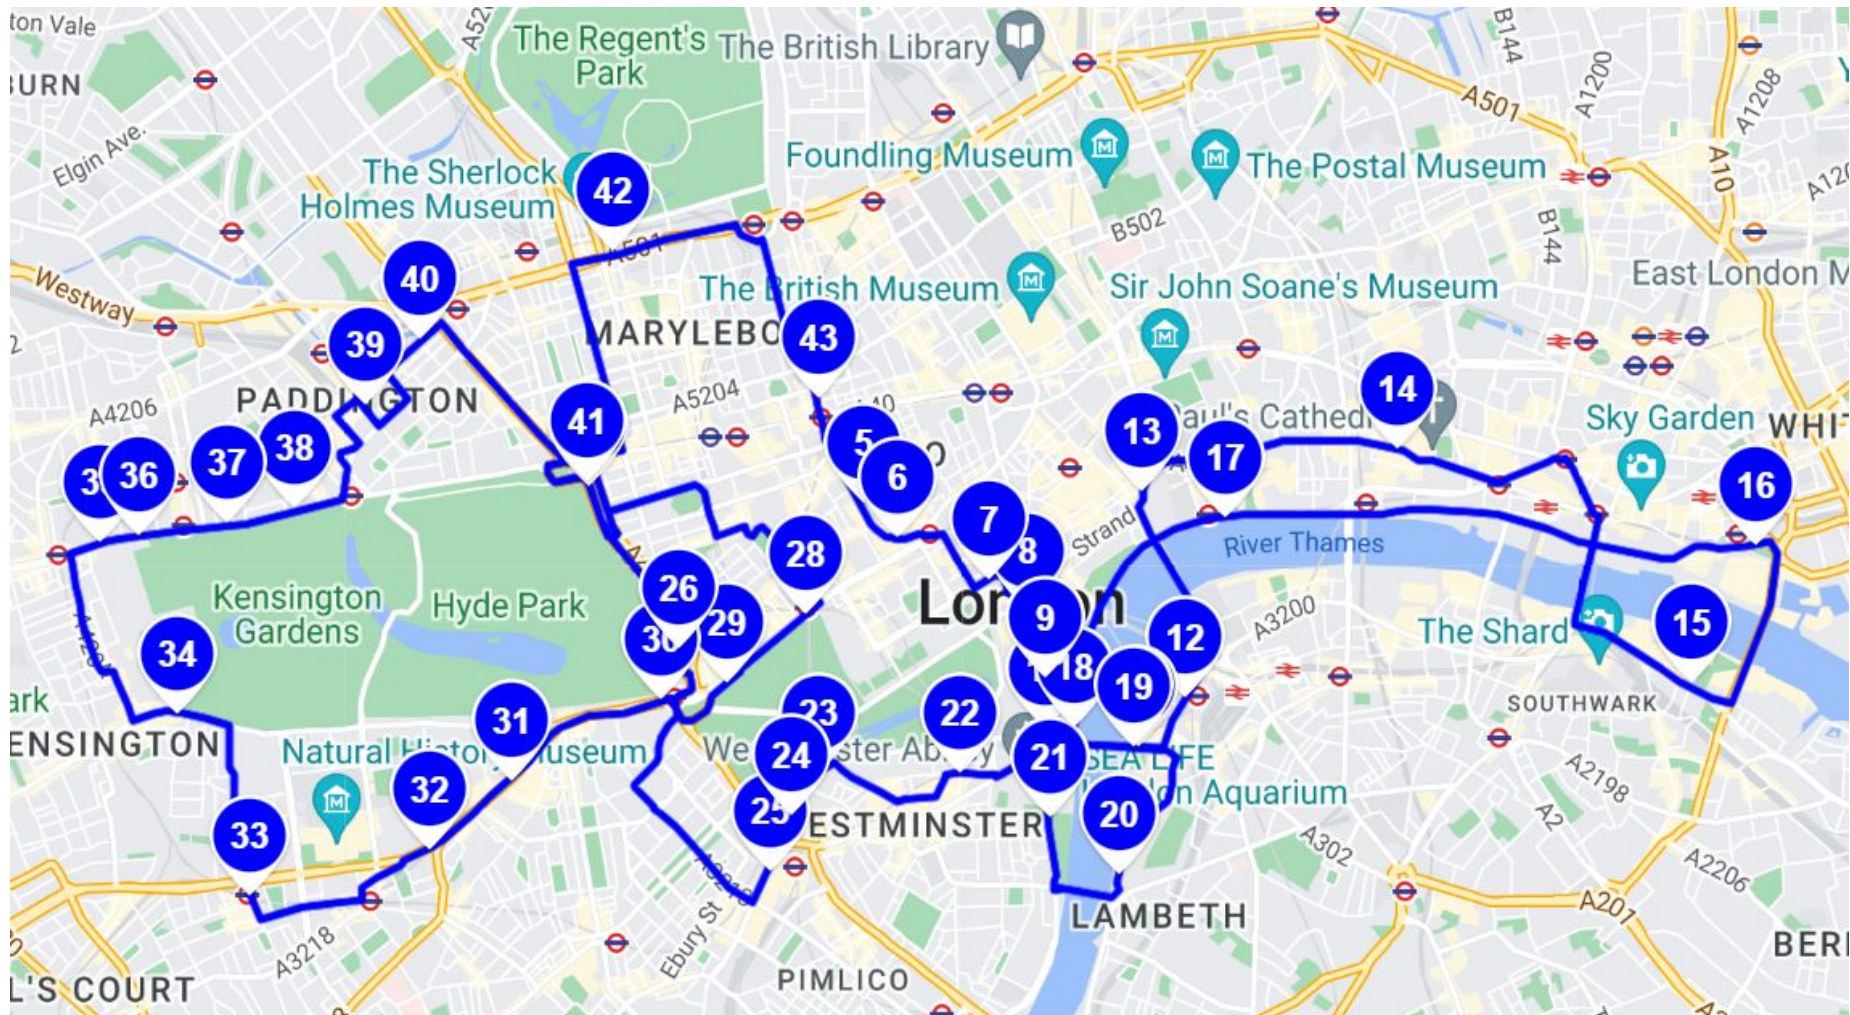

Red Route

1. Green Park Underground
2. Hard Rock Cafe
3. Queen Mother Gates
4. Marble Arch (westbound)
5. Regent Street
6. Piccadilly Circus
7. Trafalgar Square
8. Craig's Court
9. Horseguards
10. Whitehall
11. London Eye (Eastbound)
12. Waterloo (Eastbound)
13. Covent Garden
14. St Paul's Cathedral
15. London Bridge
16. Tower of London
17. Temple Underground Station
18. Westminster Pier
19. London Eye (Westbound)
20. Lambeth Palace
21. College Green
22. Tothill Street
23. Buckingham Palace
25. Victoria Station

Blue Route

24. Victoria, Nova Complex
25. Victoria Station
26. Queen Mother Gates
27. Marble Arch (westbound)
28. Green Rock
29. Hard Rock Cafe
30. Hyde Park Corner
31. Harrods
32. South Kensington Museums
33. Gloucester Road
34. Kensington Palace
35. Notting Hill
36. Kensington Gardens
37. Thistle Hotel Kensington Gardens
38. Lancaster Gate
39. Paddington Station
40. Praed Street
41. Marble Arch (eastbound)
42. Baker Street
43. Oxford Street
5. Regent Street
6. Piccadilly Circus
7. Trafalgar Square
8. Craig's Court
9. Horseguards
10. Whitehall
11. London Eye (Eastbound)
12. Waterloo (Eastbound)
13. Covent Garden
14. St Paul's Cathedral
15. London Bridge
16. Tower of London
17. Temple Underground Station
18. Westminster Pier
19. London Eye (Westbound)
20. Lambeth Palace
21. College Green
22. Tothill Street
23. Buckingham Palace

Green Link

- 44. Woburn (Northbound)
- 45. Euston Station
- 46. Kings Cross Station
- 47. St. Pancras Station
- 48. Euston Road
- 49. Woburn (Southbound)
- 50. British Museum (Southbound)
- 17. Temple Underground Station
- 13. Covent Garden
- 51. British Museum (Northbound)