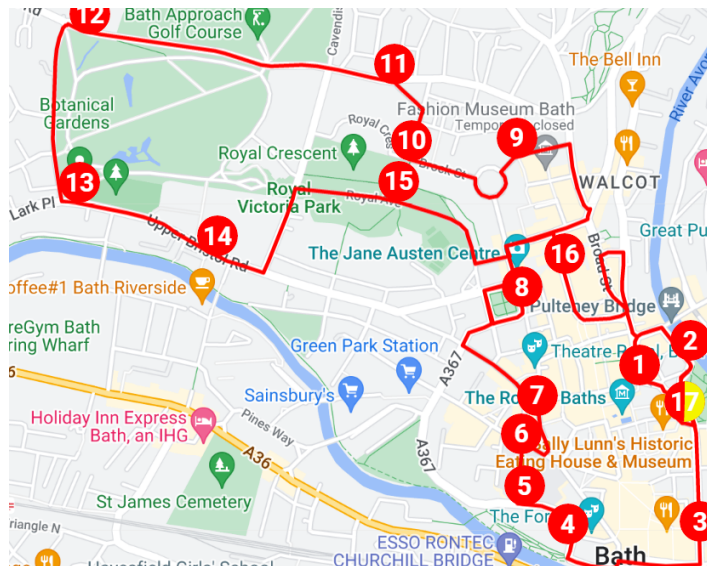

Stops in Red Route

1. High Street
2. Grand Parade
3. Manvers Street
4. The Ambury
5. Corn Street
6. Avon Street
7. Westgate Buildings
8. Queen Square
9. Assembly Rooms
10. Brock Street / The Royal Crescent
11. Marlborough Buildings
12. Weston Road
13. Upper Bristol Road
14. Upper Bristol Road
15. Royal Avenue
16. Milsom Street
17. Terrace Walk

Stops in Yellow Route

1. Dorchester Street
2. Terrace Walk
3. North Parade
4. Great Pulteney Street
5. Holburne Museum
6. Beckford Road
7. Bath Spa Hotel
8. Quarry Road
9. Bathwick Hill
10. Widcombe Hill
11. Rainbow Woods Farm
12. Brassknocker Hill
13. Claverton Down
14. Ralph Allen School
15. North Road / Shaft Road
16. Tynning / North Road
17. Prior Park
18. Middle Hill Lodge
19. Abbey Cemetery
20. Prior Park Road
21. Widcombe