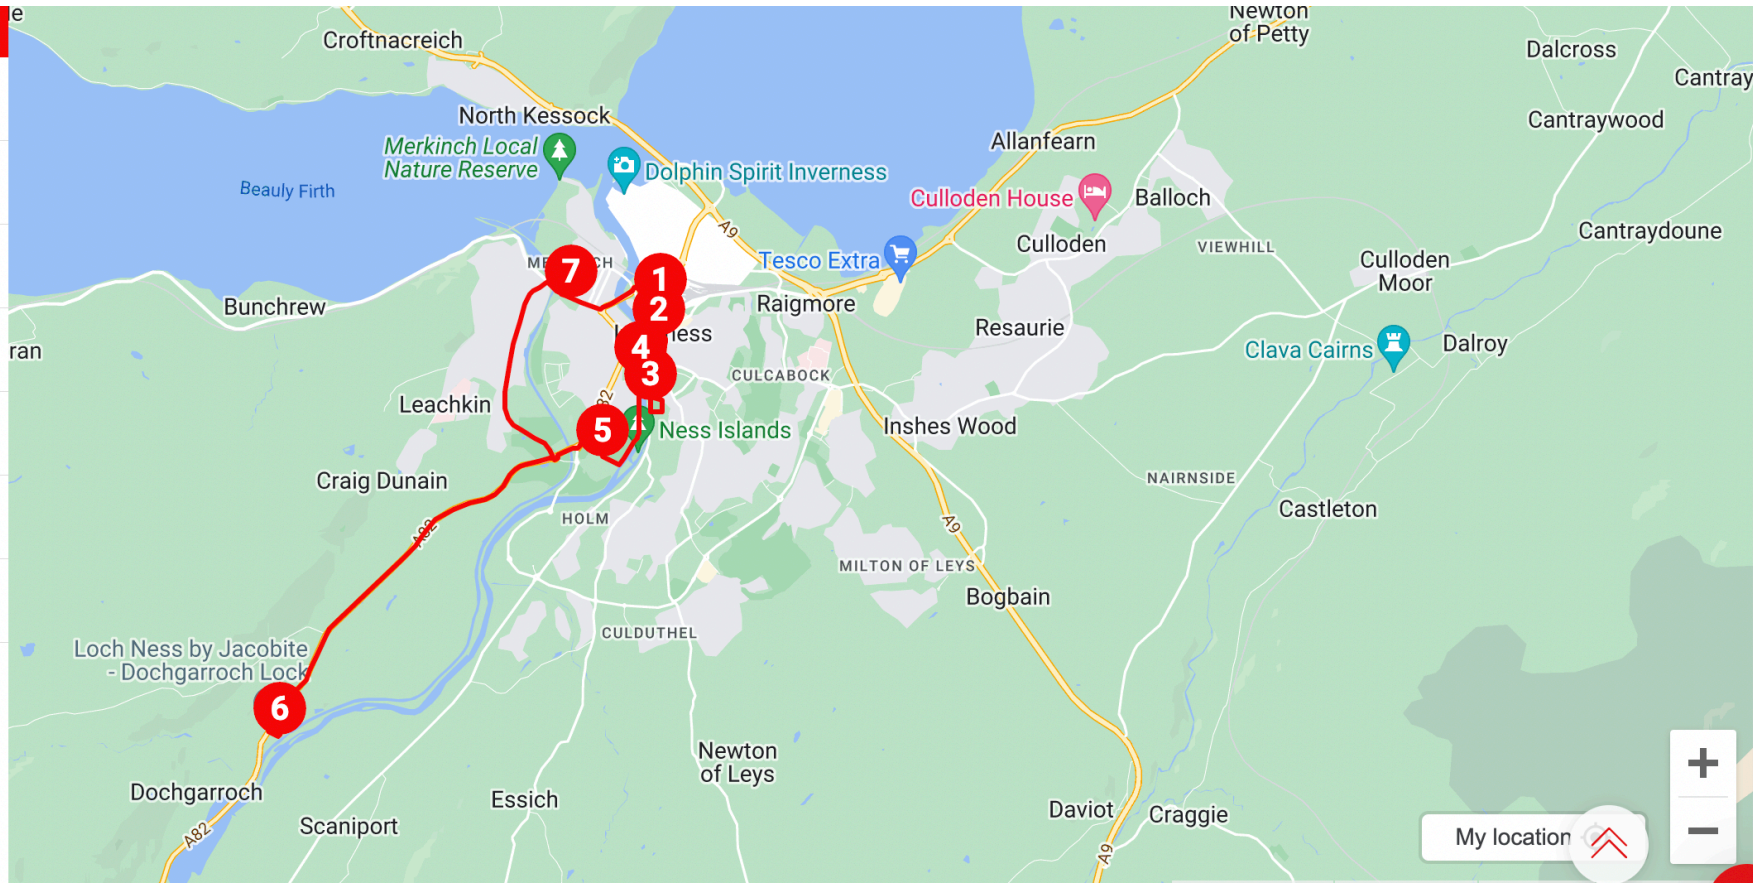

Red Route

- 1 Bus Station, Stance 6
- 2 Bridge Street
- 3 Bellfield Park War Memorial
- 4 Bishops Road, St Andrew's Cathedral
- 5 Bught Drive, Inverness Ice Rink
- 6 Dochgarroch Loch
- 7 Telford Street

My location