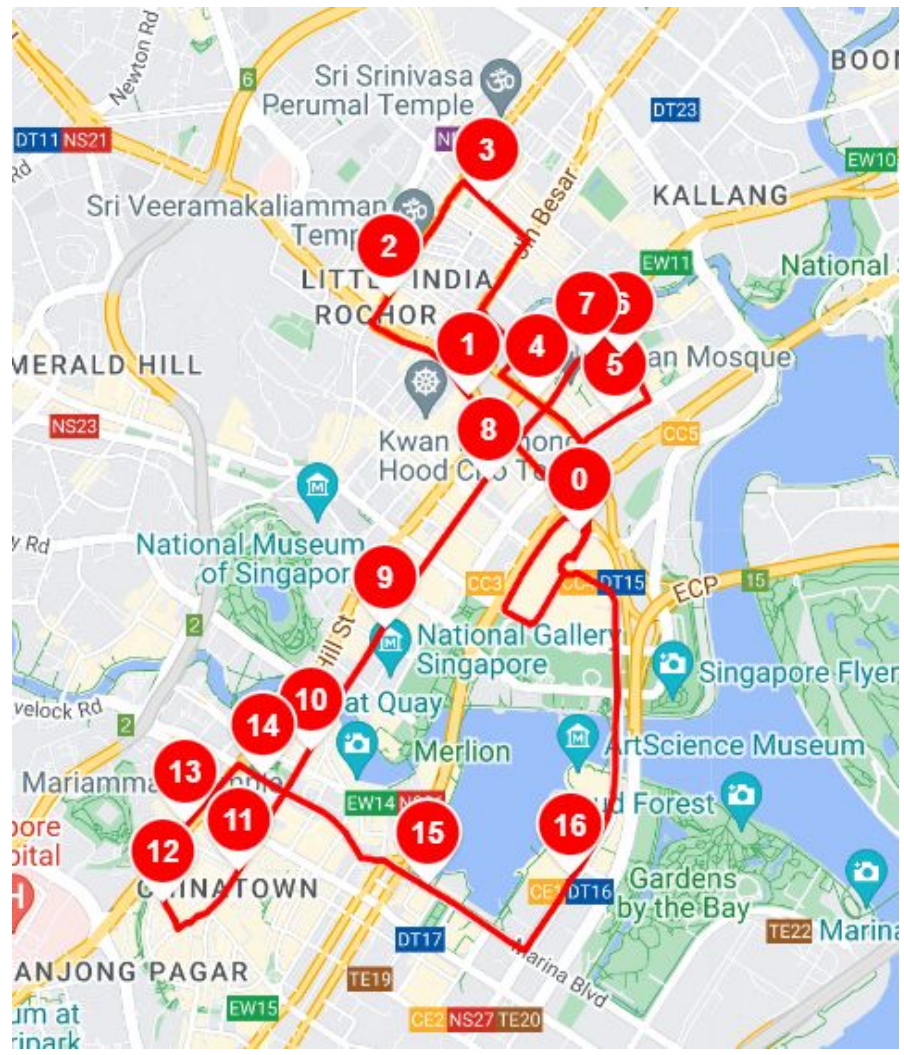

Red Route

0. Suntec City Tourist Hub
1. Fu Lu Shou
2. Little India Arcade
3. Mustafa Centre
4. Village Hotel Bugis
5. Kampong Glam
6. Alsagoff Arab School
7. Sultan Mosque
8. Intercontinental Hotel
9. City Hall

10. Boat Quay
11. Chinatown
12. Kreta Ayer
13. People's Park Complex
14. Hong Lim Park
15. Old Custom House
15. MBS Convention Centre

DT11 NS21

DT23

BOO1

EW10

EW11

EMERALD HILL

NS23

CC5

y Rd

National Museum of Singapore

CC3

DT15

ECP

15

velock Rd

TE20

Gardens by the Bay

Marina

im at
rink

Yellow Route

0. Suntec City Tourist Hub
1. Singapore Flyer
2. Marina Bay Sands (southbound)
3. Gardens by the Bay
4. Fullerton Hotel
5. City Hall
6. Clarke Quay
7. Robertson Quay
8. Miramar Hotel
9. Zion Food Centre
10. Four Seasons Hotel
11. Botanic Gardens
12. Orchard Hotel
13. Wheelock Place
14. Hilton Orchard
15. Orchard Plaza
16. Rendezvous Hotel
17. Singapore Art Museum
18. Raffles Hotel