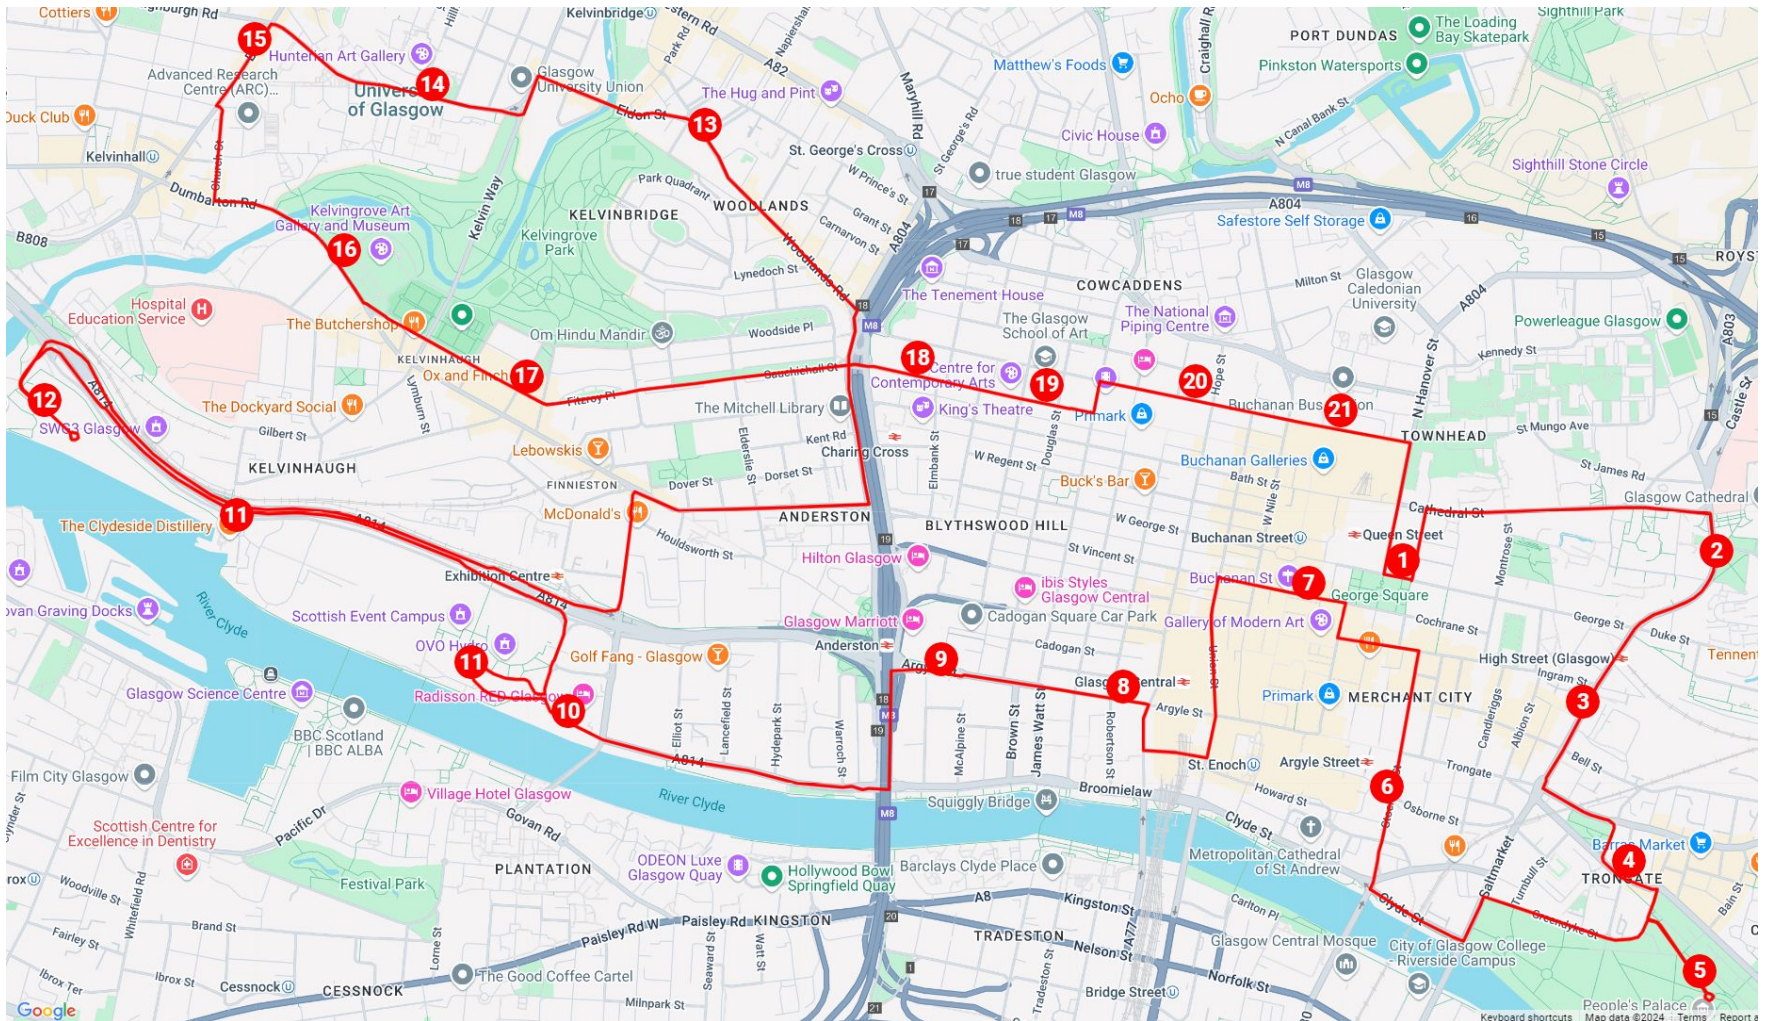

City Sightseeing Glasgow Red Route

1. George Square
2. Glasgow Cathedral
3. Merchant City
4. The Barras
5. Glasgow Green
6. St. Enoch Centre
7. St. Vincent Place
8. Radisson Hotel
9. Argyle Street
10. Hilton Garden Inn
11. SEC Centre
- 11 A. Clydeside Distillery
12. Riverside Museum
13. Woodlands Road
14. University of Glasgow
15. Byres Road
16. Kelvingrove Art Gallery & Museum
17. Kelvingrove Park
18. Charing Cross
19. Sauchiehall Street / The Glasgow School of Art
20. Theatre Royal
21. Buchanan Bus Station

City Sightseeing Glasgow Yellow Route

1. North Hanover Street
2. Cathedral
3. Tennent's Brewery
4. High Street for Merchant City
5. Barrowlands
6. Celtic Park
7. Glasgow Green
8. The Barras
9. St Enoch Centre
10. Citizens Theatre
11. Tramway/Gurdwara
12. Pollokshields
13. Pollok Park and Burrell Collection
14. House for an Art Lover
15. Ibrox
16. Science Centre
17. Finnieston Quay
18. Central Station
19. Buchanan Bus Station