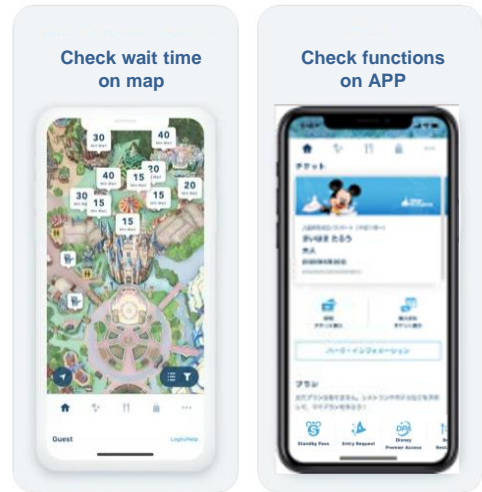

### Download Tokyo Disney Resort App in advance

To enjoy some experiences at the Park, Tokyo Disney Resort App will be required.  
Please make sure to download the App and complete your registration in advance.  
iOS : <https://apps.apple.com/app/id1313147771>  
Android : <https://play.google.com/store/apps/details?id=jp.tokyodisneyresort.portalapp&hl=en>

### Using the app while you are at the Parks

#### ■ Check the wait times for attractions and restaurants

#### ■ Check the Park map

The Park map will show your current location, so you can make plans on where to go next.

- Other convenient services are available on the app in addition to those listed above: