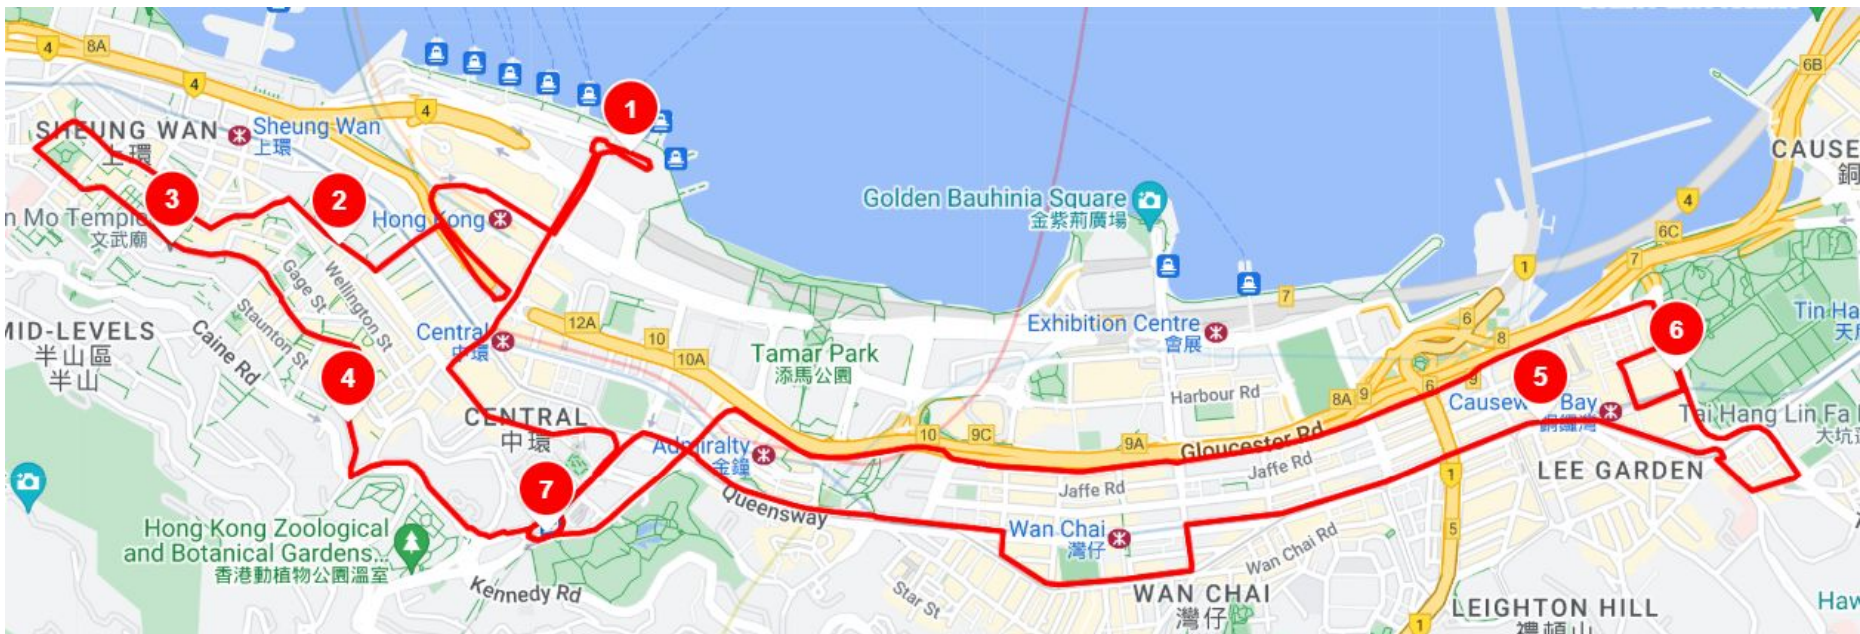

Hong Kong Island Tour - Red Route

1. Central Star Ferry Pier 7
2. Mid-Levels Escalator
3. Man Mo Temple
4. Tai Kwun
5. Causeway Bay - Sogo
6. Park Lane Hotel
7. Peak Tram

Stanley Tour - Green Route

8. Central Star Ferry Pier 7
9. Peak Tram
10. Wan Chai Waterfront
11. Stanley
12. Repulse Bay
13. Ocean Park
14. Aberdeen

Kowloon Tour - Blue Route

15. K11 MUSEA LEGOLAND Discovery Centre
16. Temple Street
17. Wholesale Fruit Market
18. Langham Place
19. M+ Museum
20. Hong Kong Palace Museum
21. Sky100 & Elements