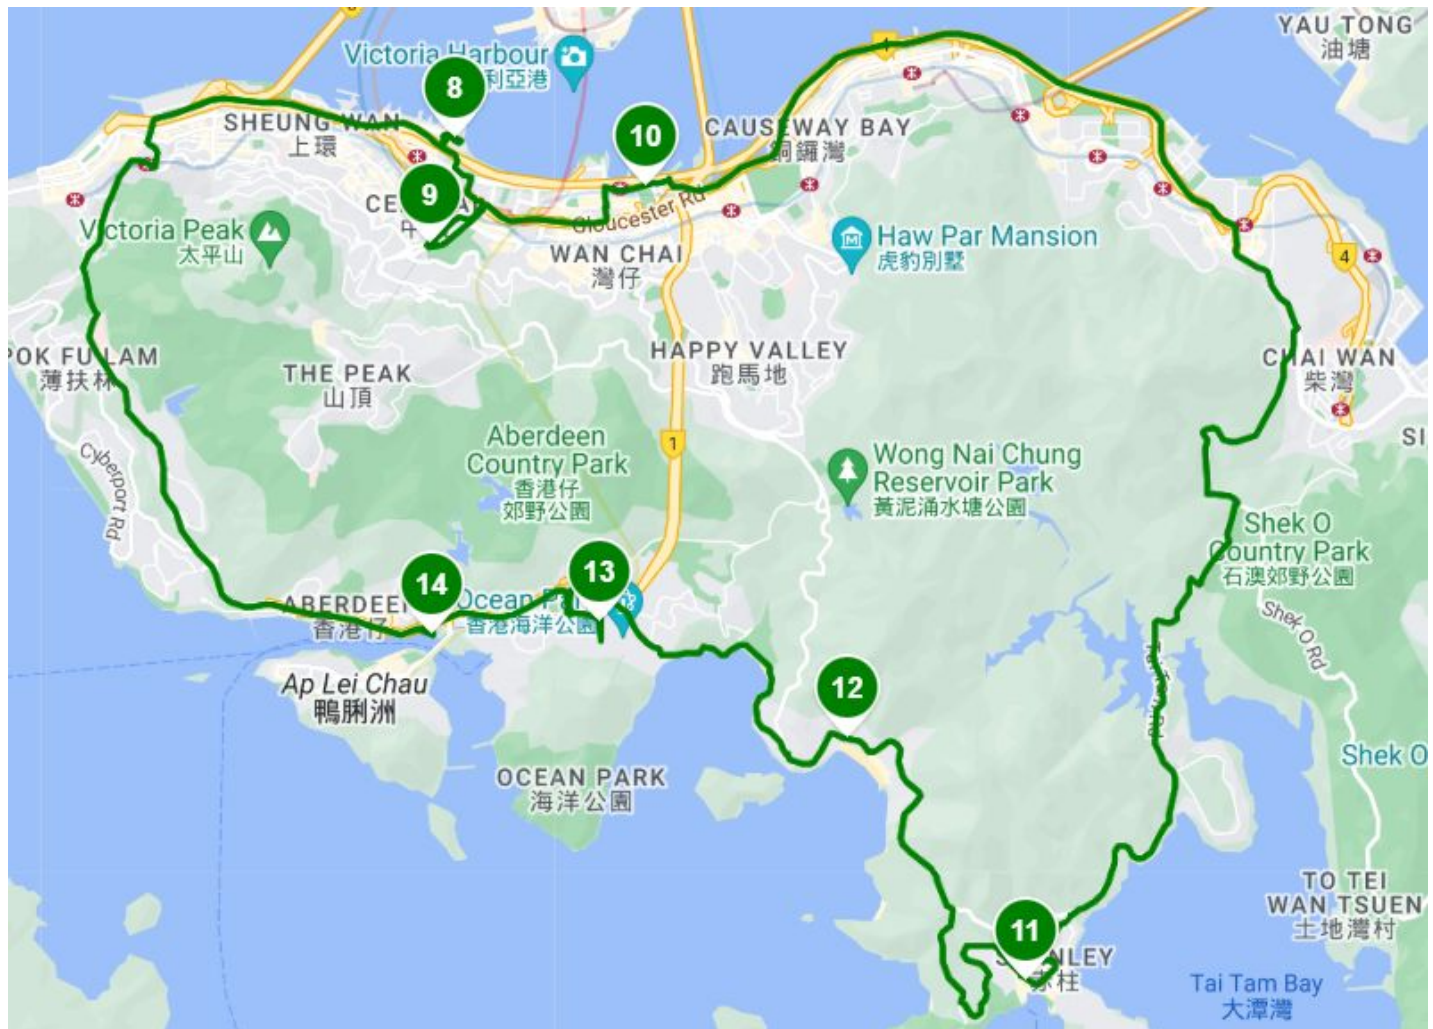

Hong Kong Island Tour - Red Route

1. Central Star Ferry Pier 7
2. Mid-Levels Escalator
3. Man Mo Temple
4. Tai Kwun
5. Causeway Bay - Sogo
6. Park Lane Hotel
7. Peak Tram

Stanley Tour - Green Route

8. Central Star Ferry Pier 7
9. Peak Tram
10. Wan Chai Waterfront
11. Stanley
12. Repulse Bay
13. Ocean Park
14. Aberdeen

Kowloon Tour - Blue Route

15. K11 MUSEA LEGOLAND Discovery Centre
16. Temple Street
17. Wholesale Fruit Market
18. Langham Place
19. M+ Museum
20. Hong Kong Palace Museum
21. Sky100 & Elements