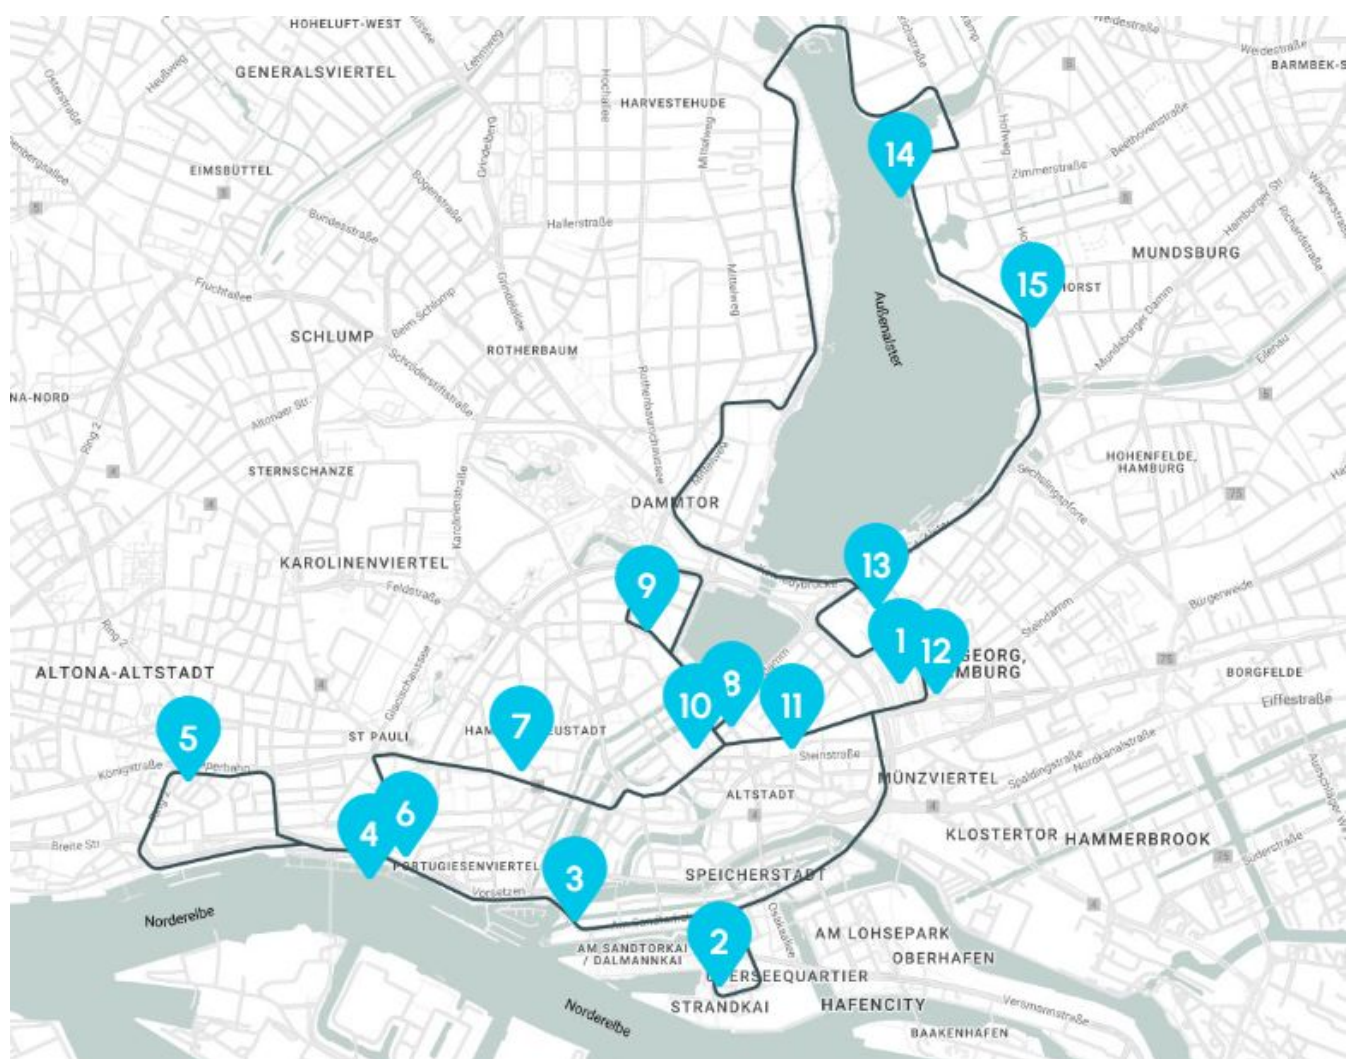

City Tour (Hop-On Hop-Off)

1. Central station Kirchenallee
2. Marco Polo Terraces
3. Kehrwiederspitzze (Hanseatic Trade Center)
4. Landungsbrücken - Start
5. S Reeperbahn (Holstenstraße)
6. Landungsbrücken (S-Bahn)
7. St. Michalis Church (Ludwig Erhard Straße)
8. Town hall (gourmet market)
9. Goose market
10. Town hall (opposite Schlemmermarkt)
11. Gerhart Hauptmann Square (Ida - Honor Square)
12. Central station Kirchenallee (east side)
13. Holzdamm (Hotel Atlantic)
14. Beautiful view
15. Beautiful view (Alsterperle)
16. Central station Kirchenallee

Harbor Tour (Cruise)

Departs from Landungsbrücken, Bridge 1