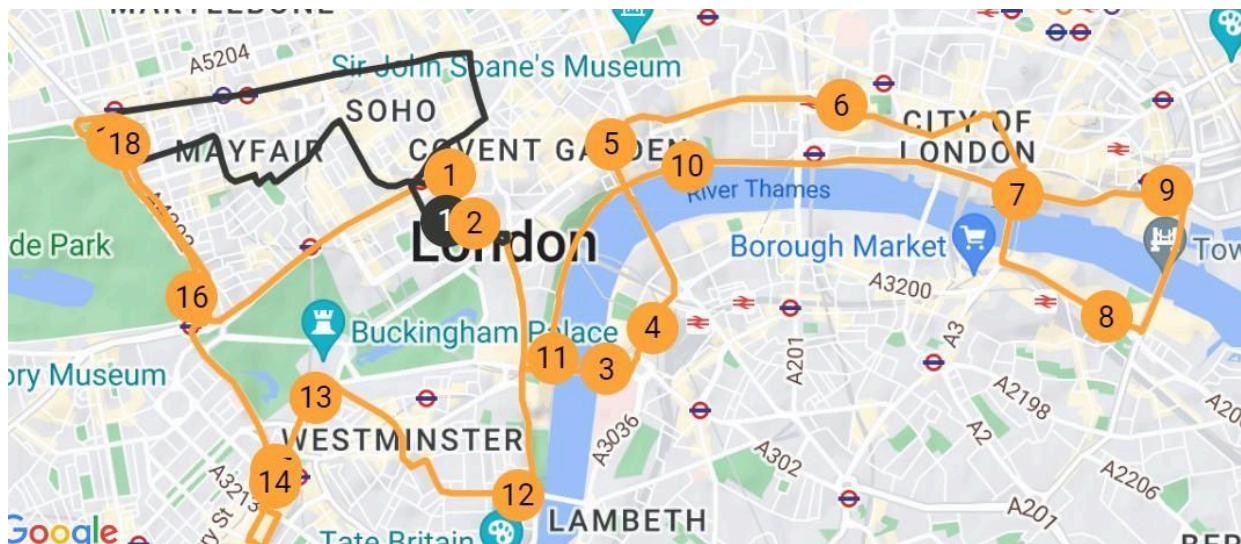

## London HOHO Route

### Yellow Route

- Coventry Street
- Trafalgar Square
- London Eye
- Waterloo Station
- Covent Garden
- St Paul's Cathedral
- London Bridge
- Tooley Street
- Tower of London
- Temple
- Westminster Pier
- Horseferry Road
- Buckingham Palace
- Victoria Station
- Grosvenor Gardens
- Hyde Park - Queen Elizabeth Gate
- Marble Arch
- Oxford Street

## Royal Blue Route

- Grosvenor Gardens
- Buckingham Palace
- Horsferry Road
- Lambeth Palace
- Westminster Bridge
- Parliament Street
- Horse Guards Parade
- Trafalgar Square
- Piccadilly
- Green Park Station
- Hard Rock Café
- Hyde Park - Queen Elizabeth Gate
- Harrods
- Museums
- Gloucester Road Station
- Kensington Palace
- Notting Hill Gate
- Bayswater Road, Hilton Hotel
- Bayswater Road, Thistle Hotel
- Paddington Station
- Praed Street
- Oxford Street

## Green Route

- Wyndham's Theatre
- St Martin's in the Fields
- Covent Garden
- Southampton Row
- Russell Square
- Euston Station
- King's Cross Station
- St Pancras Station
- St Pancras New Church
- Royal National Hotel
- Bedford Place
- British Museum