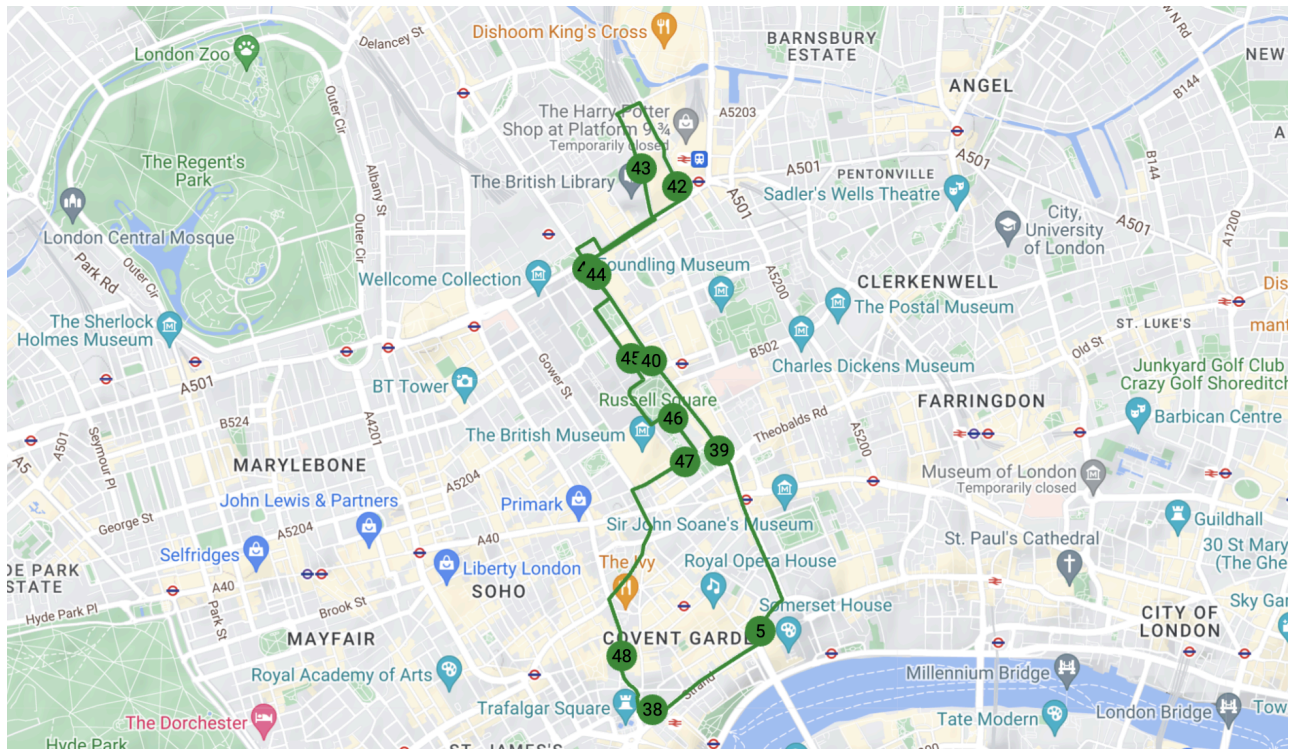

## London HOHO Route

### Yellow Route

- Coventry Street
- Trafalgar Square
- London Eye
- Waterloo Station
- Covent Garden
- St Paul's Cathedral
- London Bridge
- Tooley Street
- Tower of London
- Temple
- Westminster Pier
- Horseferry Road
- Buckingham Palace
- Victoria Station
- Grosvenor Gardens
- Hyde Park - Queen Elizabeth Gate
- Marble Arch
- Oxford Street

## Royal Blue Route

- Grosvenor Gardens
- Buckingham Palace
- Horsferry Road
- Lambeth Palace
- Westminster Bridge
- Parliament Street
- Horse Guards Parade
- Trafalgar Square
- Piccadilly
- Green Park Station
- Hard Rock Café
- Hyde Park - Queen Elizabeth Gate
- Harrods
- Museums
- Gloucester Road Station
- Kensington Palace
- Notting Hill Gate
- Bayswater Road, Hilton Hotel
- Bayswater Road, Thistle Hotel
- Paddington Station
- Praed Street
- Oxford Street

## Green Route

- Wyndham's Theatre
- St Martin's in the Fields
- Covent Garden
- Southampton Row
- Russell Square
- Euston Station
- King's Cross Station
- St Pancras Station
- St Pancras New Church
- Royal National Hotel
- Bedford Place
- British Museum