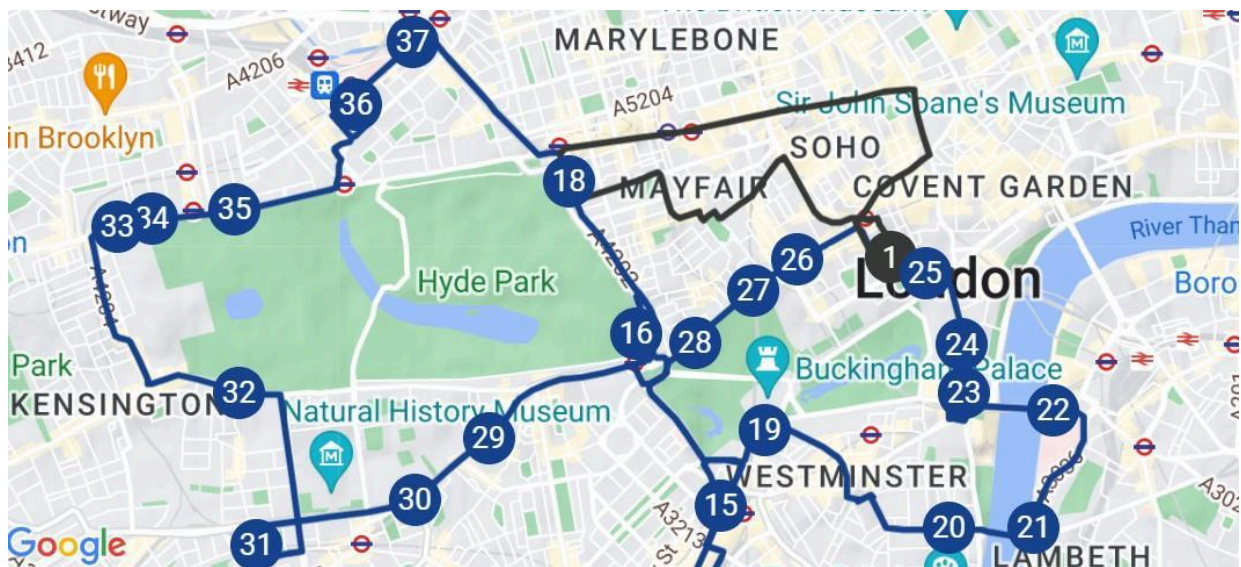

## London HOHO Route

### Yellow Route

- Coventry Street
- Trafalgar Square
- London Eye
- Waterloo Station
- Covent Garden
- St Paul's Cathedral
- London Bridge
- Tooley Street
- Tower of London
- Temple
- Westminster Pier
- Horseferry Road
- Buckingham Palace
- Victoria Station
- Grosvenor Gardens
- Hyde Park - Queen Elizabeth Gate
- Marble Arch
- Oxford Street

## Royal Blue Route

- Grosvenor Gardens
- Buckingham Palace
- Horsferry Road
- Lambeth Palace
- Westminster Bridge
- Parliament Street
- Horse Guards Parade
- Trafalgar Square
- Piccadilly
- Green Park Station
- Hard Rock Café
- Hyde Park - Queen Elizabeth Gate
- Harrods
- Museums
- Gloucester Road Station
- Kensington Palace
- Notting Hill Gate
- Bayswater Road, Hilton Hotel
- Bayswater Road, Thistle Hotel
- Paddington Station
- Praed Street
- Oxford Street

## Green Route

- Wyndham's Theatre
- St Martin's in the Fields
- Covent Garden
- Southampton Row
- Russell Square
- Euston Station
- King's Cross Station
- St Pancras Station
- St Pancras New Church
- Royal National Hotel
- Bedford Place
- British Museum